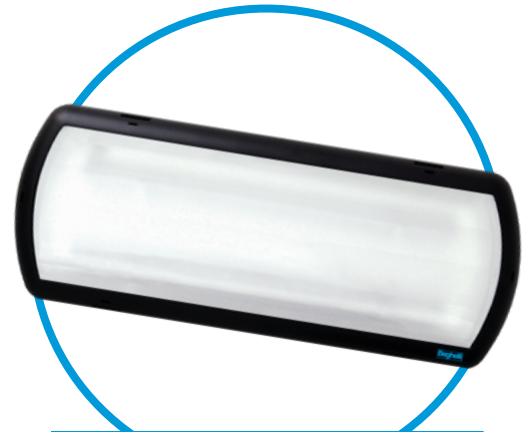

TEMPESTA LED ECO