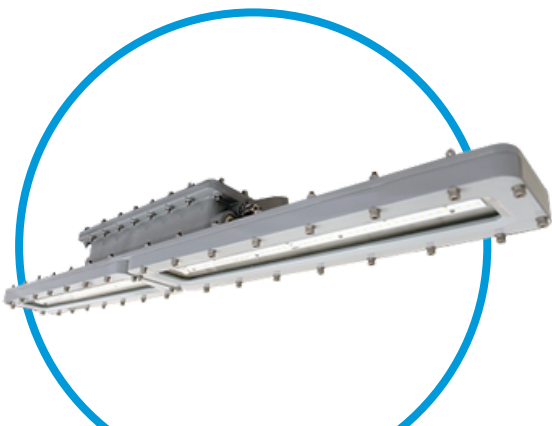

HAZARDOUS VAPOR TIGHT - 2 FT, 4 FT

Class I, Division 2, Groups A, B, C and D

Durable, die-cast, copper-free aluminum housing

5000 to 12,000 lm / 40 to 80 W / 5000K standard

Operating Temperature -40 C to +60 C

Marine Grade UL 1598A

HAZARDOUS LOW TO HIGH BAY

Class 1, Division 2

Durable copper-free aluminum housing

Operating Temp -40 C to +55 C

8,000 to 56,000 lm / 5000K

Marine Grade UL 1598A

HAZARDOUS LINEAR

Class I, Division 1, Groups C, D

Durable copper-free aluminum housing

Operating Temp -40 C to +60 C

5,000 to 14,000 lm / 5000K

Marine Grade UL 1598A