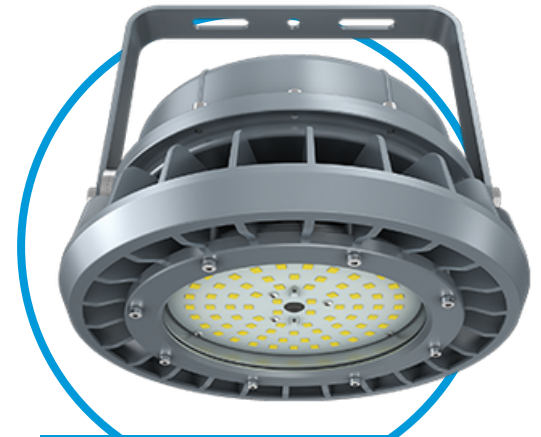

HAZARDOUS LOW TO HIGH BAY

Class 1, Division 2

Durable copper-free aluminum housing

Operating Temp -40 C to +55 C

8,000 to 56,000 lm / 5000K

Marine Grade UL 1598A

CASTEX 300

HAZARDOUS LINEAR

Class I, Division 1, Groups C, D

Durable copper-free aluminum housing

Operating Temp -40 C to +60 C

5,000 to 14,000 lm / 5000K

Marine Grade UL 1598A