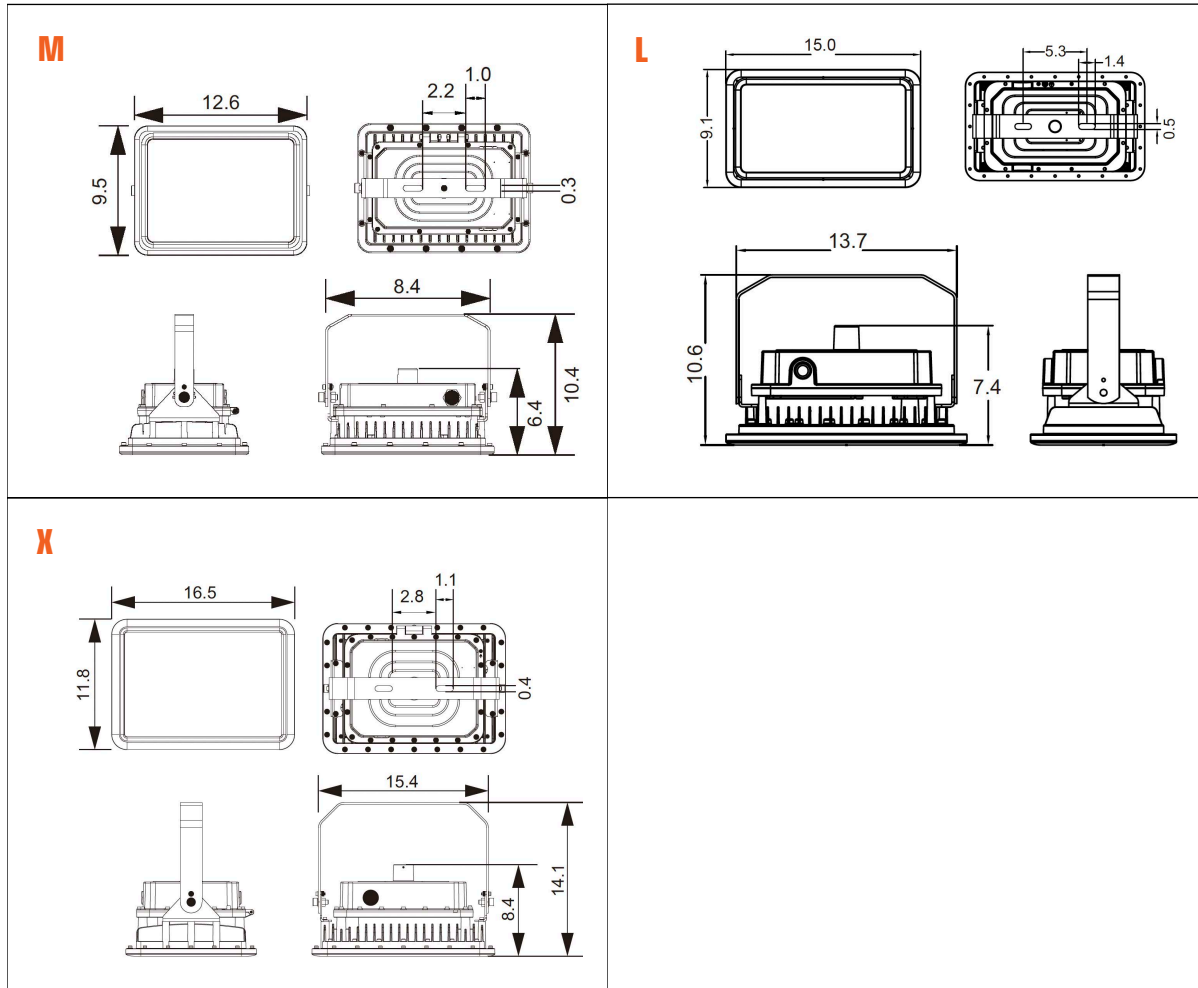

ACCESSORIES
HZCH39 (39" chain)
HZHOOK (hook mount)
HZJBOX (j-box)
HZPK12 (12" pendant stem)
HZSTN25 (25° stanchion)
HZSTN90 (90° stanchion)
HZSTW (stanchion wall mount)
HZWM25 (25° wall mount)
HZWM90 (90° wall mount)

DIMENSIONS (inches)

ENERGY CHART

MODEL	EFFICACY	CONSUMPTION WATTAGE	LUMEN OUTPUT	CRI	L70 (hrs.) @ 55°C
HZCAS35M HT LO 5K	140 LPW	60	8400	>70	>78,000
HZCAS35M HT MO 5K	140 LPW	80	11200	>70	>78,000
HZCAS35M HT HO 5K	140 LPW	100	14000	>70	>78,000
HZCAS35L HT MO 5K	140 LPW	150	21000	>70	>78,000
HZCAS35L HT HO 5K	140 LPW	200	28000	>70	>78,000
HZCAS35X HT LO 5K	140 LPW	250	35000	>70	>78,000
HZCAS35X HT MO 5K	140 LPW	300	42000	>70	>78,000
HZCAS35X HT HO 5K	140 LPW	400	56000	>70	>78,000