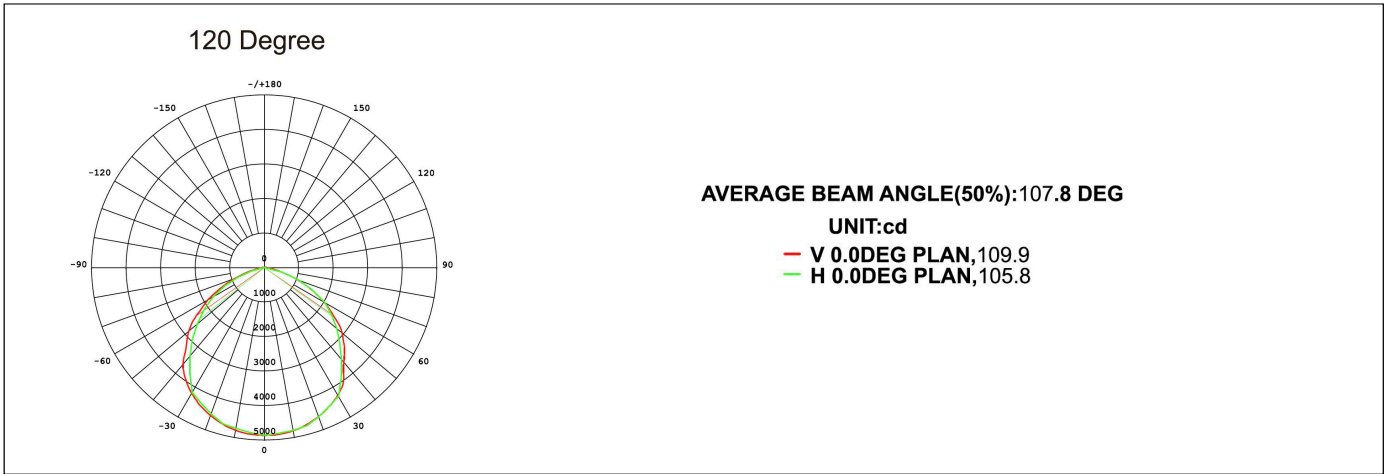

CASTEX 350

ADDITIONAL INFORMATION

PHOTOMETRICS

MOUNTING

Ceiling Mount (std)	Wall Mount (std)	Hook Mount HZHOOK HZCH39 (39" chain for hook mount)	Pendant Mount (12" stem and hazardous J-box) HZJBOX HZPK12
Stanchion on Pole Mount HZSTN25 HZSTN90	Stanchion Wall Mount HZSTW	Arm Mount with J-box HZWM25 HZWM90	

■ **WARRANTY:** 5 years, see website for full warranty details