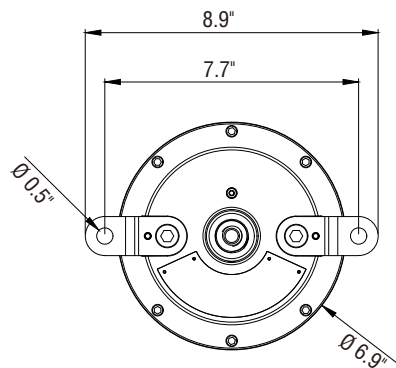

NOTE: Surface mount standard, does not include hazardous J-box (must be ordered separately) or use hazardous rated conduit (supplied by others)

DIMENSIONS

MOUNTING OPTIONS

<p style="text-align: center;">Standard (surface ceiling/ wall mount bracket)</p>  <p style="text-align: center;"><i>NOTE: Power cord cannot be exposed. Hazardous conduit or hazardous J-box mounting required.</i></p>	<p style="text-align: center;">Pendant Mount (HZPK12)</p>  <p style="text-align: center;">Note: HZPK12 does not include hazardous rated J-box. HZJBOX must be ordered separately.</p>
<p style="text-align: center;">Wall Mount</p>  <div style="display: flex; justify-content: space-around; align-items: center;"> <div style="text-align: center;"> <p>Wall Mount 90° (HZWM90)</p>  <p>90°</p> </div> <div style="text-align: center;"> <p>Wall Mount 25° (HZWM25)</p>  <p>25°</p> </div> </div> <p style="text-align: center;">NOTED: Wall mounts include hazardous-rated J-box</p>	<p style="text-align: center;">Stanchion Mount (HZSTN25, HZSTN90)</p>  <p style="text-align: center;">NOTE: Pole (1.77" Ø)</p>