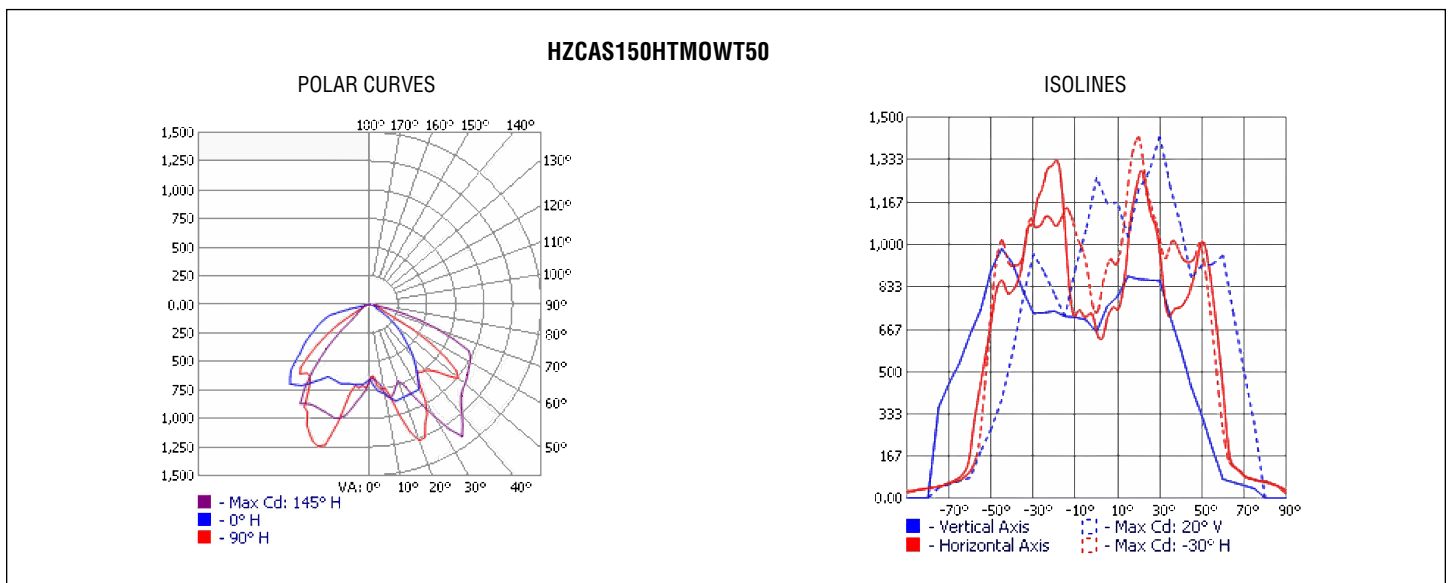

PHOTOMETRICS

CASTEX 150

ADDITIONAL INFORMATION

ENERGY CHART

MODEL (5000K CCT)	EFFICACY	CONSUMPTION WATTAGE	LUMEN OUTPUT	CRI	L70 (HRS) @ 55°C
HZCAS150HTM0	110 LPW	30W	3300 lm	>70	>150,000
HZCAS150HTH0	110 LPW	40W	4400 lm	>70	>150,000