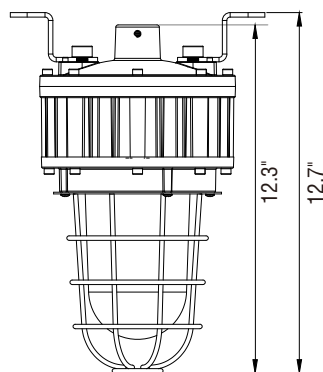

ACCESSORIES

HZJBOX (J-box)	HZSTN25 (stanchion mount 25°)	HZWM25 ⁴ (wall mount 25°)
HZPK12 ³ (12" pendant stem)	HZSTN90 (stanchion mount 90°)	HZWM90 ⁴ (wall mount 90°)

NOTE 1: Other color temperatures available (2700K to 7000K), contact factory for details

NOTE: Surface mount standard, does not include hazardous J-box (must be ordered separately) or use hazardous rated conduit (supplied by others)

DIMENSIONS

MOUNTING OPTIONS

<p style="text-align: center;">Standard (surface ceiling/ wall mount bracket)</p>  <p style="text-align: center;"><i>NOTE: Power cord cannot be exposed. Hazardous conduit or hazardous J-box mounting required.</i></p>	<p style="text-align: center;">Pendant Mount (HZPK12)</p>  <p style="text-align: center;">Note: HZPK12 does not include hazardous rated J-box. HZJBOX must be ordered separately.</p>
<p style="text-align: center;">Wall Mount</p>  <div style="display: flex; justify-content: space-around; align-items: center;"> <div style="text-align: center;"> <p>Wall Mount 90° (HZWM90)</p>  <p>90°</p> </div> <div style="text-align: center;"> <p>Wall Mount 25° (HZWM25)</p>  <p>25°</p> </div> </div> <p style="text-align: center;">NOTED: Wall mounts include hazardous-rated J-box</p>	<p style="text-align: center;">Stanchion Mount (HZSTN25, HZSTN90)</p>  <p style="text-align: center;">NOTE: Pole (1.77" Ø)</p>