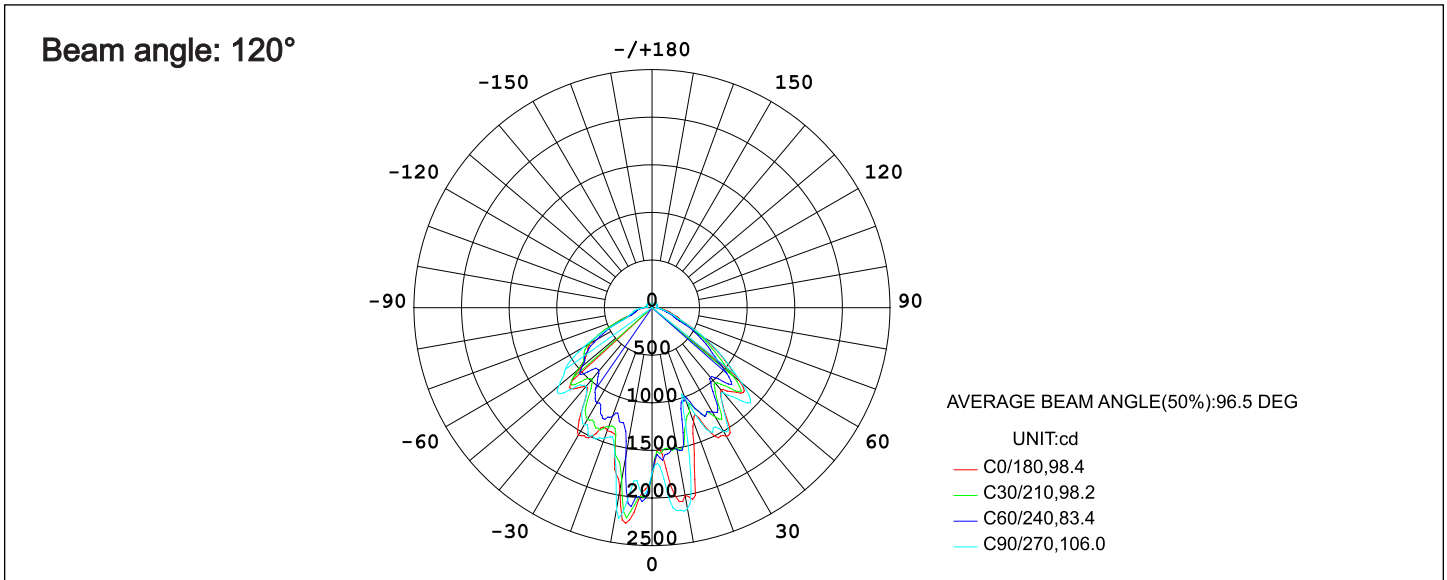

DIMENSIONS

90 Degree
Wall Mount

Ceiling Mount

MOUNTING OPTIONS

PHOTOMETRICS

■ **WARRANTY:** 5 years, see website for full warranty details

CASTEX 100

TECHNICAL INFORMATION