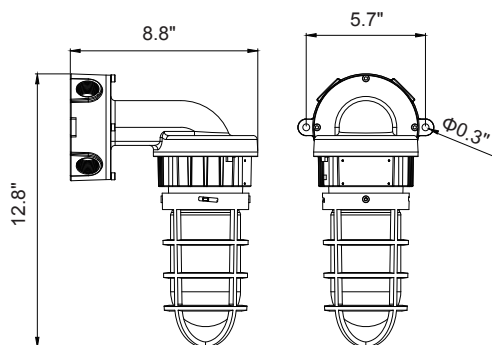

MOUNTING ACCESSORIES²

- HZJBOX (J-box, hazardous location)
- HZPK12 (12" pendant stem)

NOTE 1: Other CCTs, wattage and 220-480V options available, contact factory for details

NOTE 2: For use with pendant mount housing, consult factory for availability

DIMENSIONS

90 Degree
Wall Mount

Ceiling Mount

MOUNTING OPTIONS

PHOTOMETRICS

■ **WARRANTY:** 5 years, see website for full warranty details

CASTEX 100

TECHNICAL INFORMATION