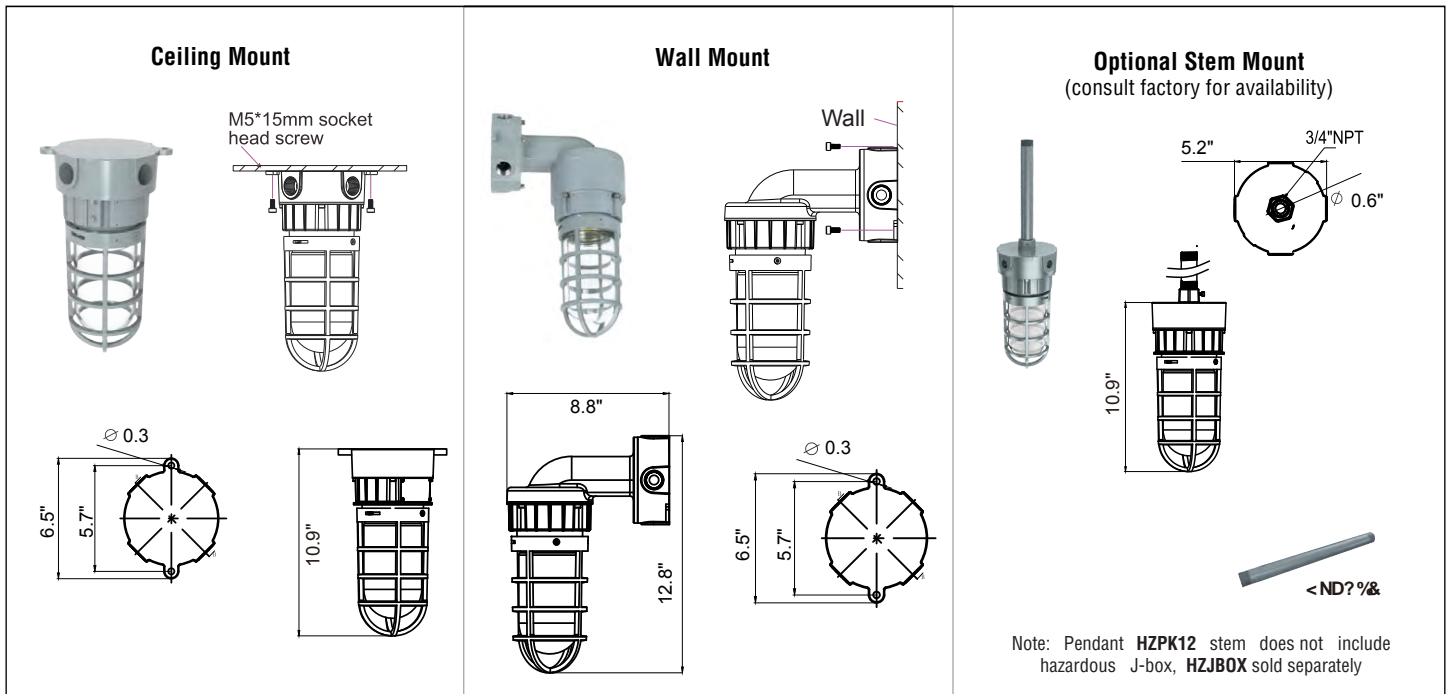

CASTEX 100

HAZARDOUS JELLY JAR

- The **CASTEX 100** is a hazardous location LED lighting fixture rated for use in:
 - Class I, Division 2, Groups A, B, C, D
 - Class II, Division 1, Groups E, F, G
 - Class II, Division 2, Group F, G
 - Class III
 - UL1598 (Wet Location), UL1598A (Marine)
 - Temperature Classification: T6, T5, T4
- **MOUNTING:** Surface ceiling or wall mount standard
- **HOUSING:** Die-cast, copper-free, 6 mm thick, ADC12 aluminum alloy with marine grade RAL9006 gray powder coat finish
- **DIFFUSER:** 6 mm clear tempered glass, wide 120° distribution
- **DIMMING:** 0-10VDC dimming standard
- **LED LUMEN MAINTENANCE:** L70: >150,000 hours @ 55°C
- **COLOR TEMPERATURE:** 5000K standard
- **INPUT/ OUTPUT:** 120-277VAC standard
 - MO: 20W @ 2000 lm
 - HO: 30W @ 3000 lm
- **OPERATING TEMP:**
 - HT (AC Only) -40°F to 104°F (-40°C to 40°C)
- **WEIGHT:** 6.0 lbs (ceiling mount), 8.2 lbs (wall mount)

MOUNTING ACCESSORIES²

- HZJBOX (J-box, hazardous location)
- HZPK12 (12" pendant stem)

NOTE 1: Other CCTs, wattage and 220-480V options available, contact factory for details

NOTE 2: For use with pendant mount housing, consult factory for availability

DIMENSIONS

90 Degree
Wall Mount

Ceiling Mount

MOUNTING OPTIONS

PHOTOMETRICS

■ **WARRANTY:** 5 years, see website for full warranty details

CASTEX 100

TECHNICAL INFORMATION