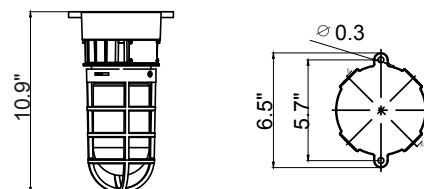

DIMENSIONS

90 Degree
Wall Mount

Ceiling Mount

MOUNTING OPTIONS

PHOTOMETRICS

■ **WARRANTY:** 5 years, see website for full warranty details

CASTEX 100

TECHNICAL INFORMATION