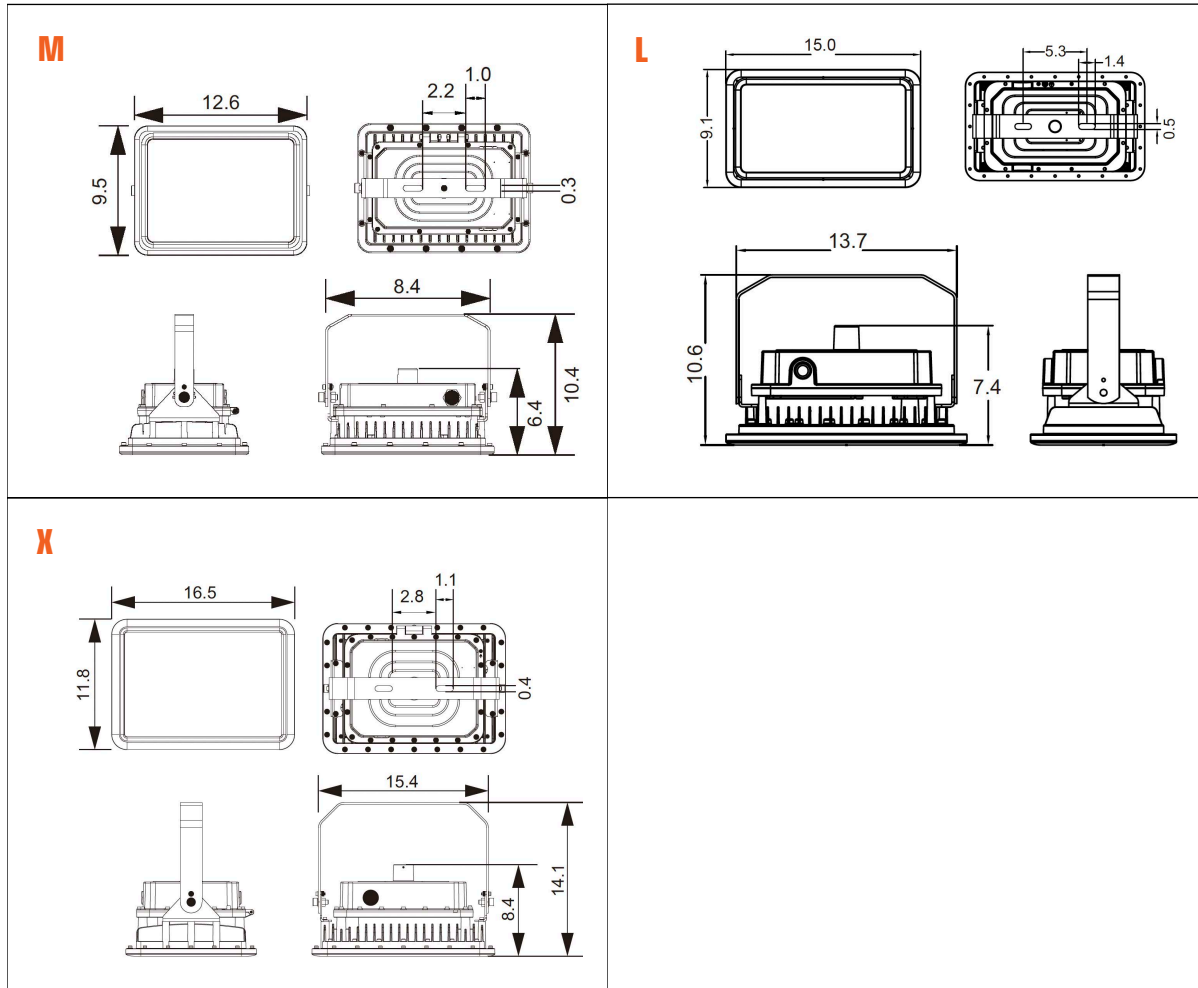

ACCESSORIES
HZCH39 (39" chain)
HZHK (hook mount)
HZJBOX (j-box)
HZPK12 (12" pendant stem)
HZSTN25 (25° stanchion)
HZSTN90 (90° stanchion)
HZSTW (stanchion wall mount)
HZWM25 (25° wall mount)
HZWM90 (90° wall mount)

## DIMENSIONS (inches)