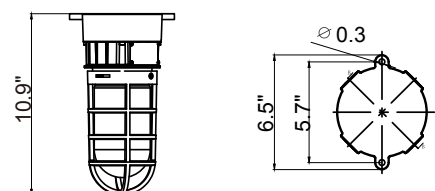

DIMENSIONS

90 Degree
Wall Mount

Ceiling Mount

MOUNTING OPTIONS

Ceiling Mount

M5*15mm socket head screw

Wall Mount

Wall