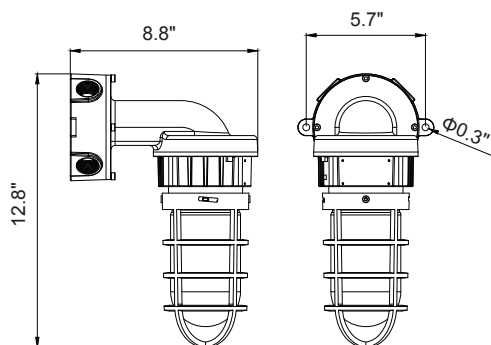

DIMENSIONS

90 Degree
Wall Mount

Ceiling Mount

MOUNTING OPTIONS

Ceiling Mount

M5*15mm socket head screw

Wall Mount

Wall