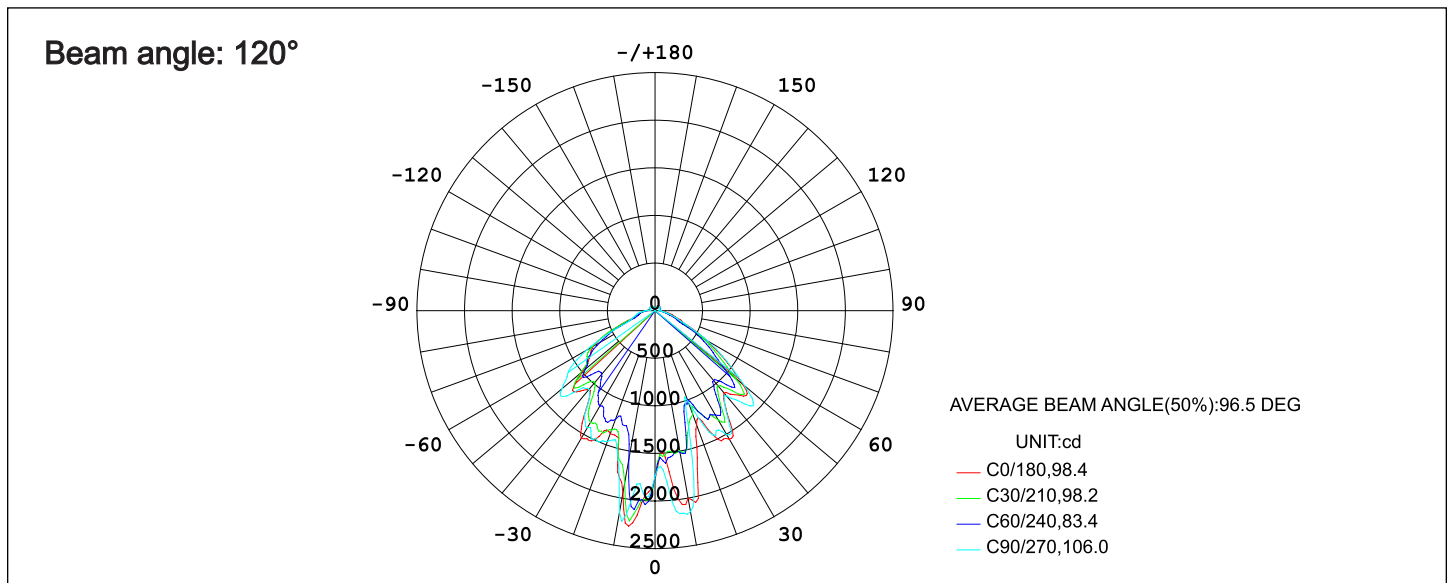

Optional Stem Mount (consult factory for availability)

5.2" 3/4"NPT \varnothing 0.6"

10.9"

<ND?%&

Note: Pendant HZPK12 stem does not include hazardous J-box, HZJBOX sold separately

PHOTOMETRICS

■ **WARRANTY:** 5 years, see website for full warranty details