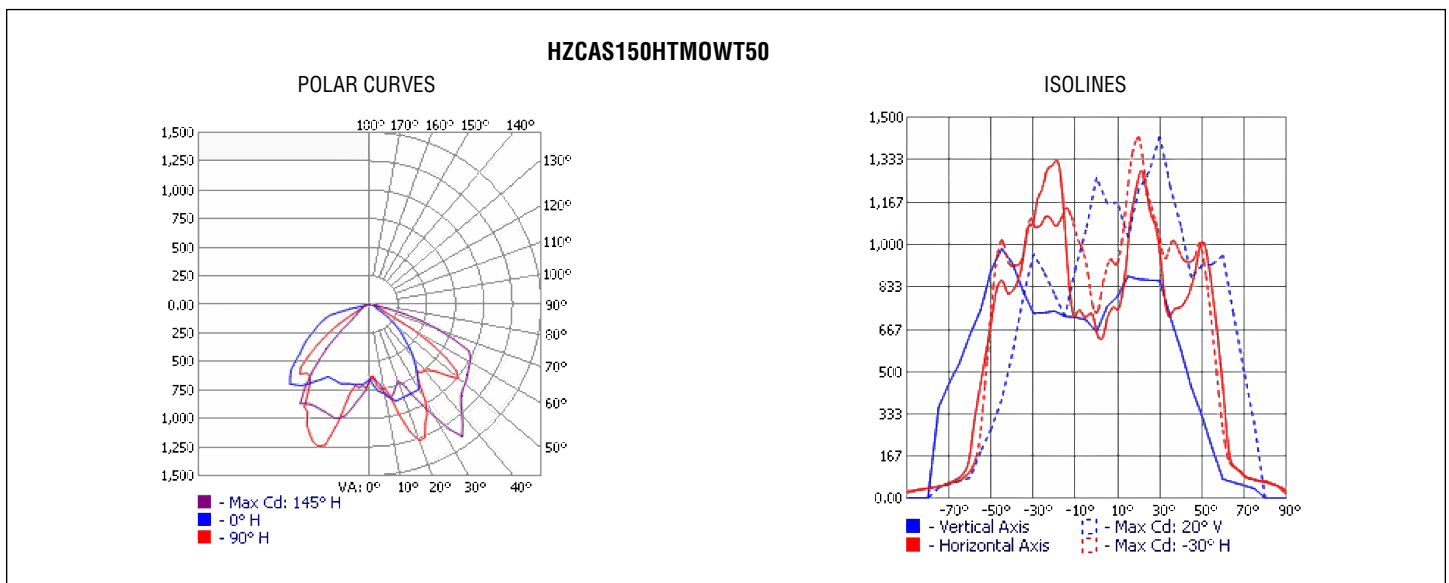

PHOTOMETRICS

CASTEX 150

ADDITIONAL INFORMATION

ENERGY CHART

MODEL (5000K CCT)	EFFICACY	CONSUMPTION WATTAGE	LUMEN OUTPUT	CRI	L70 (HRS) TESTED	L70 (HRS) PROJECTED
HZCAS150HTM0	98 lm/W	30W	2971 lm	>70	>44,000	>72,000
HZCAS150HTH0	136 lm/W	40W	5147 lm	>70	>44,000	>72,000