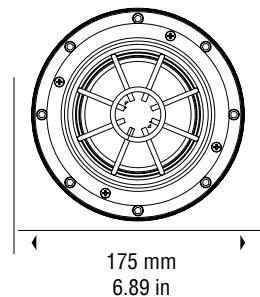

DIMENSIONS

311.1 mm
12.25 in

175 mm
6.89 in

MOUNTING OPTIONS

<p style="text-align: center;">Standard (surface/ceiling mount bracket)</p>  <p><i>NOTE: Power cord cannot be exposed. Hazardous conduit or hazardous J-box mounting required.</i></p>	<p style="text-align: center;">Pendant Kit (HZPK12)</p>  <p>Note: PK12 does not include hazardous rated J-box. HZJBOX must be ordered separately.</p>
<p style="text-align: center;">Wall Mount 90° (HZWM90)</p>  <p style="text-align: center;">Wall Mount 25° (HZWM25)</p>  <p style="text-align: center;">Stanchion Mount (HZSTN25, HZSTN90)</p>  <p>NOTE: Pole (1.77" Ø)</p> <p style="text-align: center;"><i>NOTED: Wall mounts include hazardous-rated J-box.</i></p>	