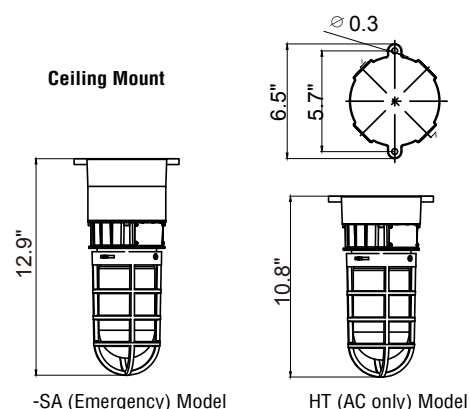

MOUNTING ACCESSORIES²

HZJBOX (j-box, hazardous location)

HZPK12 (12" pendant stem)

NOTE 1: Other CCTs, distributions, wattages, 220-480V and -SA emergency options available, contact factory for details

NOTE 2: For use with pendant mount housing, consult factory for details

DIMENSIONS

90 Degree
Wall Mount

Ceiling Mount

-SA (Emergency) Model

HT (AC only) Model

MOUNTING OPTIONS

Ceiling Mount

M5*15mm socket head screw

6.5" 5.7" 10.8"

Wall Mount

Wall

8.8" 12.8" 6.5" 5.7"

Optional Stem Mount (consult factory for availability)

5.2" 3/4"NPT 0.6" 0.3" 10.9"

<ND?%&

Note: Pendant HZPK12 stem does not include hazardous J-box, HZJBOX sold separately