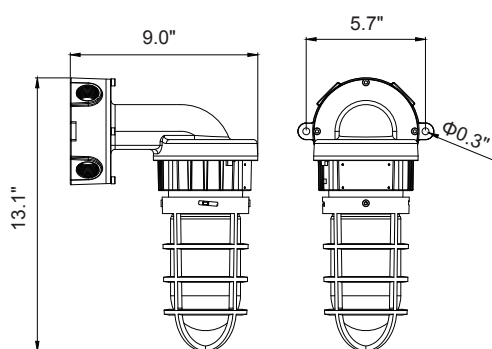

MOUNTING ACCESSORIES²

HZJBOX (j-box, hazardous location)

HZPK12 (12" pendant stem)

NOTE 1: Other CCTs, distributions, wattages, 220-480V and -SA emergency options available, contact factory for details

NOTE 2: For use with pendant mount housing, consult factory for details

DIMENSIONS

90 Degree
Wall Mount

Ceiling Mount

-SA (Emergency) Model

HT (AC only) Model

MOUNTING OPTIONS

Ceiling Mount

M5*15mm socket head screw

6.5" 5.7" 10.8"

Wall Mount

Wall

8.8" 12.8" 6.5" 5.7"

Optional Stem Mount (consult factory for availability)

5.2" 3/4"NPT 0.6" 0.3" 10.9"

<ND?%&

Note: Pendant HZPK12 stem does not include hazardous J-box, HZJBOX sold separately