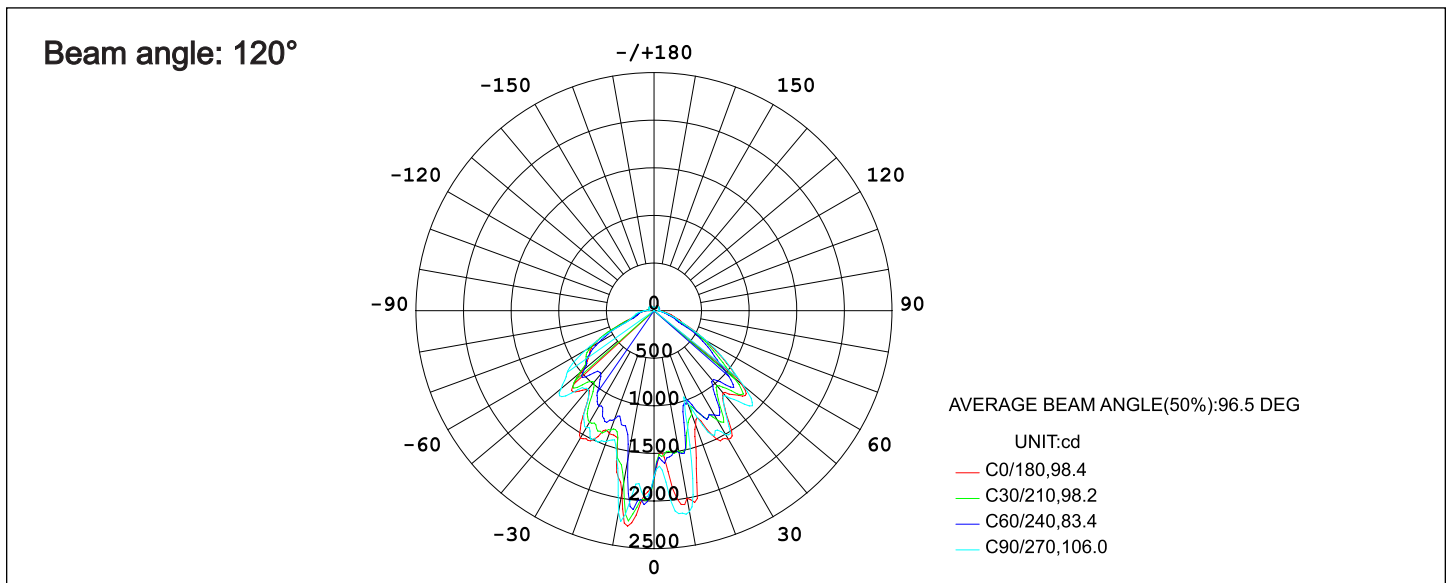

MOUNTING OPTIONS

Ceiling Mount

M5*15mm socket head screw

6.5" 5.7" 10.8"

Wall Mount

Wall

8.8" 12.8" 6.5" 5.7"

Optional Stem Mount (consult factory for availability)

5.2" 3/4"NPT 0.6" 0.3" 10.9"

<ND?%&

Note: Pendant HZPK12 stem does not include hazardous J-box, HZJBOX sold separately

PHOTOMETRICS

■ **WARRANTY:** 5 years, see website for full warranty details