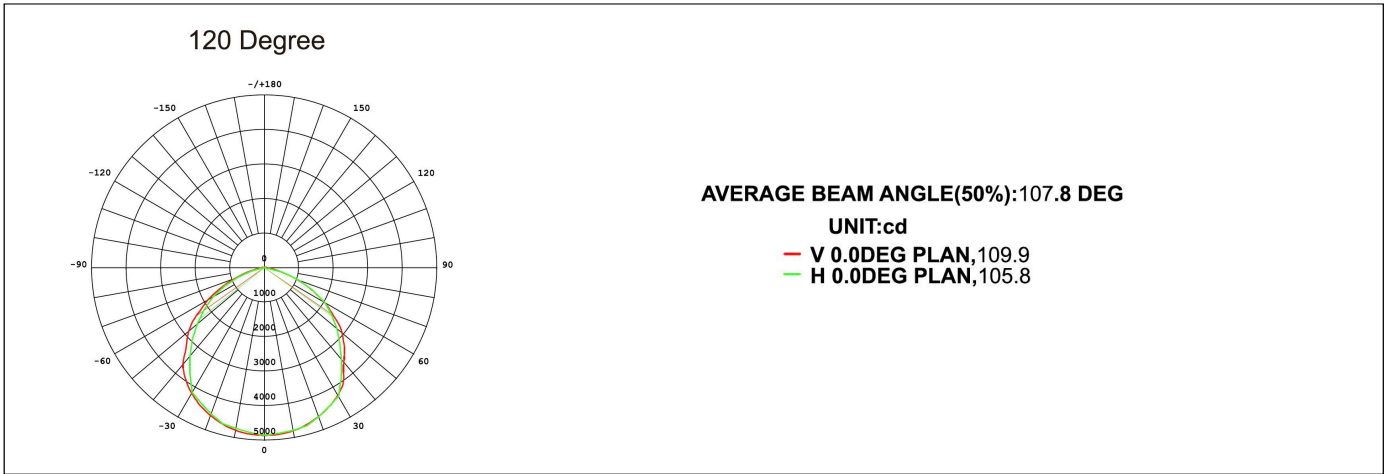

CASTEX 350

ADDITIONAL INFORMATION

PHOTOMETRICS

MOUNTING

Ceiling Mount (std)	Wall Mount (std)	Hook Mount HZHOOK HZCH39 (39" chain for hook mount)	Pendant Mount (12" stem and hazardous j-box) HZJBOX HZPK12
Stanchion on Pole Mount HZSTN25 HZSTN90	Stanchion Wall Mount HZSTW	Arm Mount with J-box HZWM25 HZWM90	

■ **WARRANTY:** 5 years, see website for full warranty details