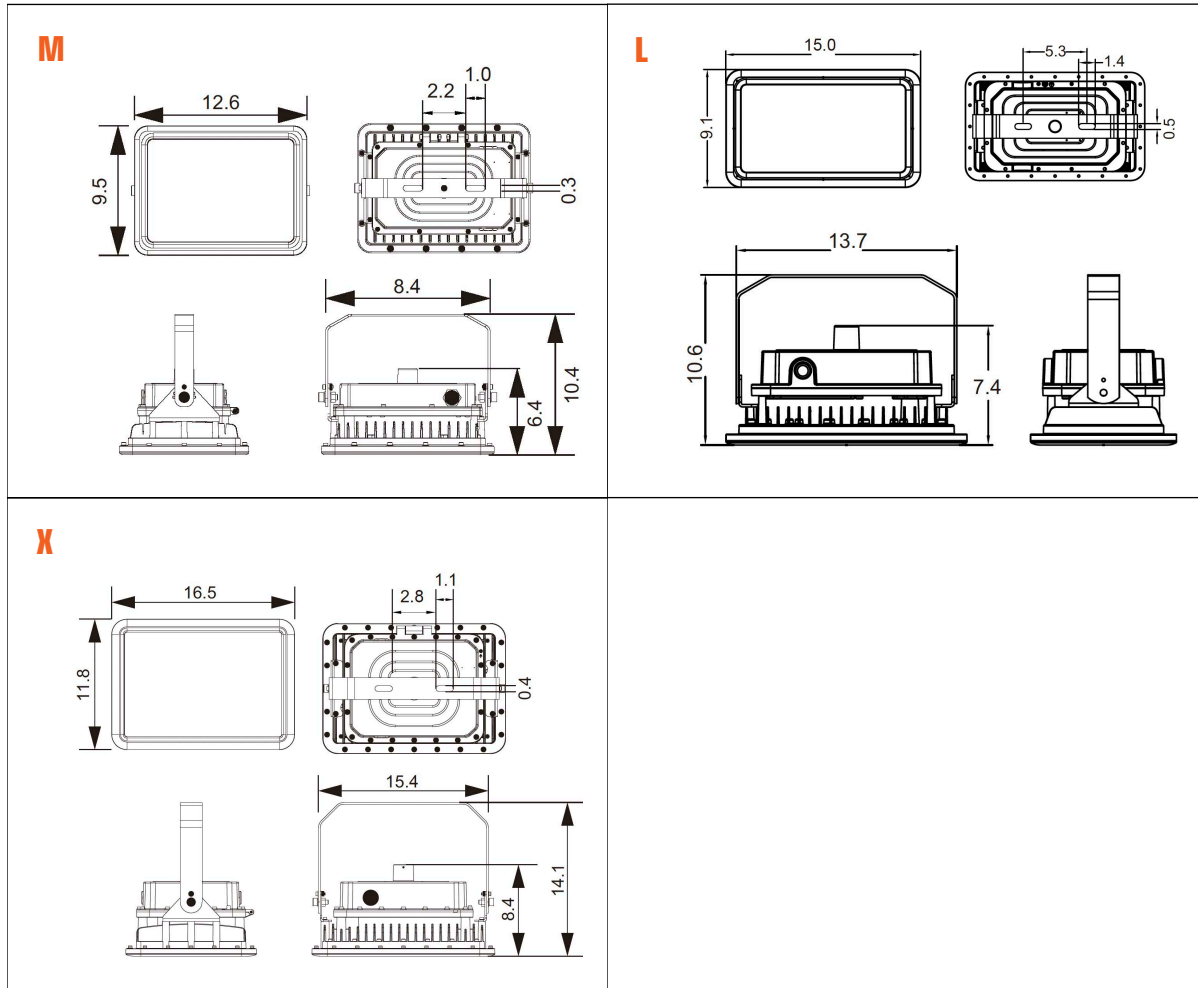

DIMENSIONS (inches)

ENERGY CHART

MODEL	EFFICACY	CONSUMPTION WATTAGE	LUMEN OUTPUT	CRI	L70 (hrs.)
HZCAS35M HT LO 5K	140 LPW	60	8400	>70	>54,000
HZCAS35M HT MO 5K	140 LPW	80	11200	>70	>54,000
HZCAS35M HT HO 5K	140 LPW	100	14000	>70	>54,000
HZCAS35L HT MO 5K	140 LPW	150	21000	>70	>54,000
HZCAS35L HT HO 5K	140 LPW	200	28000	>70	>54,000
HZCAS35X HT LO 5K	140 LPW	250	35000	>70	>54,000
HZCAS35X HT MO 5K	140 LPW	300	42000	>70	>54,000
HZCAS35X HT HO 5K	140 LPW	400	56000	>70	>54,000