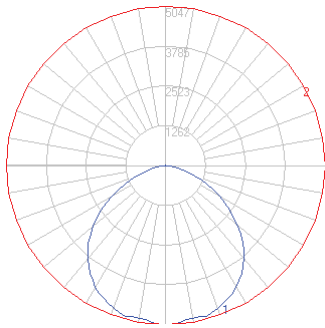

NOTE 4: Specify length for PK: 12", 24", 48", specify for others.

NOTE 5: Option of FSP-221, SBOR Family, CRMB 9.

TECHNICAL INFORMATION

DIMENSIONS

MOUNTING OPTIONS

PHOTOMETRICS

BX940LED-4HT-LO-WT40-120-277V

POLAR CURVES

CHARACTERISTICS

Electronic driver	
LED 4000°K	
Lumen Per Lamp	41.4 (384 lamps)
Total Lamp Lumen	15897.6
Luminaire Lumen	13667
Total Luminaire Efficiency	86 %
Luminaire Efficacy Rating (LER)	137
Total Luminaire Watts	100
Ballast Factor	1.00
CIE Type	Direct