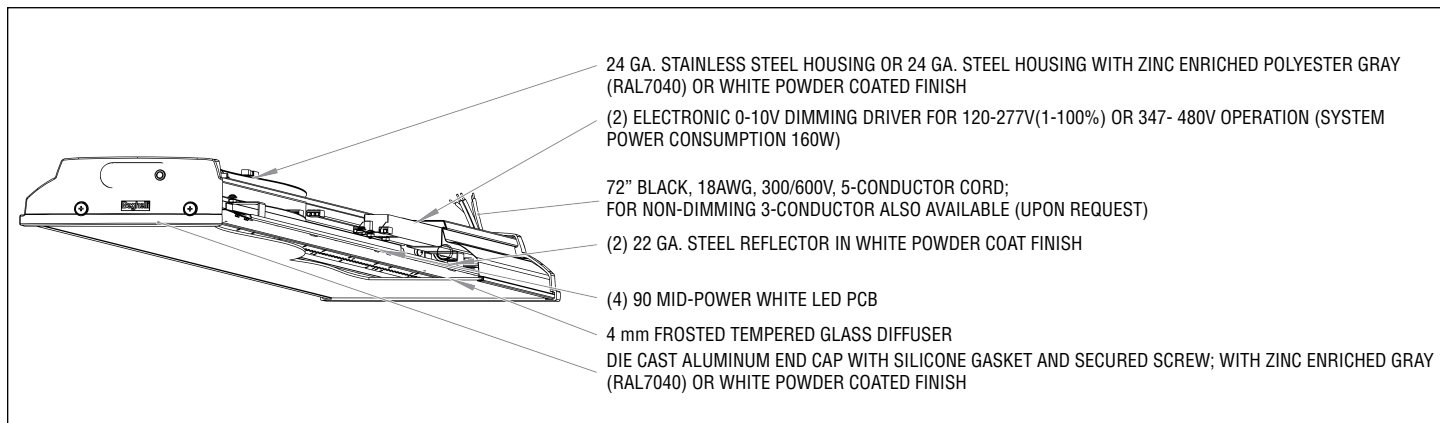

TECHNICAL INFORMATION