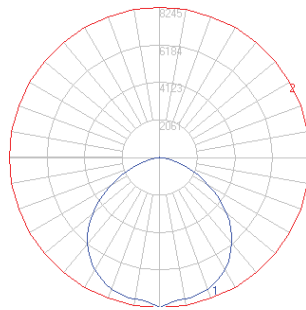

POLAR CURVES

CHARACTERISTICS

Electronic driver	
LED 4000°K	
Lumen Per Lamp	41.4 (384 lamps)
Total Lamp Lumen	15897.6
Luminaire Lumen	13667
Total Luminaire Efficiency	86 %
Luminaire Efficacy Rating (LER)	137
Total Luminaire Watts	100
Ballast Factor	1.00
CIE Type	Direct

ISOLINES

Zonal Lumen Summary

Zone	Lumen	%Lamp	%Fixt
0-20	1863.91	11.70	13.60
0-30	4011.53	25.20	29.40
0-40	6621.69	41.70	48.40
0-60	11495.23	72.30	84.10
0-80	13552.56	85.20	99.20
0-90	13666.72	86.00	100.00
10-90	13192.66	83.00	96.50
20-40	4757.79	29.90	34.80
20-50	7413.97	46.60	54.20
40-70	6317.76	39.70	46.20
60-80	2057.33	12.90	15.10
70-80	613.11	3.90	4.50
80-90	114.16	0.70	0.80
90-110	0.71	0.00	0.00
90-120	0.71	0.00	0.00
90-130	0.71	0.00	0.00
90-150	0.71	0.00	0.00
90-180	0.71	0.00	0.00
110-180	0.00	0.00	0.00
0-180	13667.43	86.00	100.00

Total Luminaire Efficiency = 86.00%

BX940LED-4HT-HO-WT40-120-277V

POLAR CURVES

Characteristics

Electronic driver	
LED 4000°K	
Lumen Per Lamp	66.2 (384 lamps)
Total Lamp Lumen	25420.8
Luminaire Lumen	21856
Total Luminaire Efficiency	86 %
Luminaire Efficacy Rating (LER)	137
Total Luminaire Watts	160
Ballast Factor	1.00
CIE Type	Direct