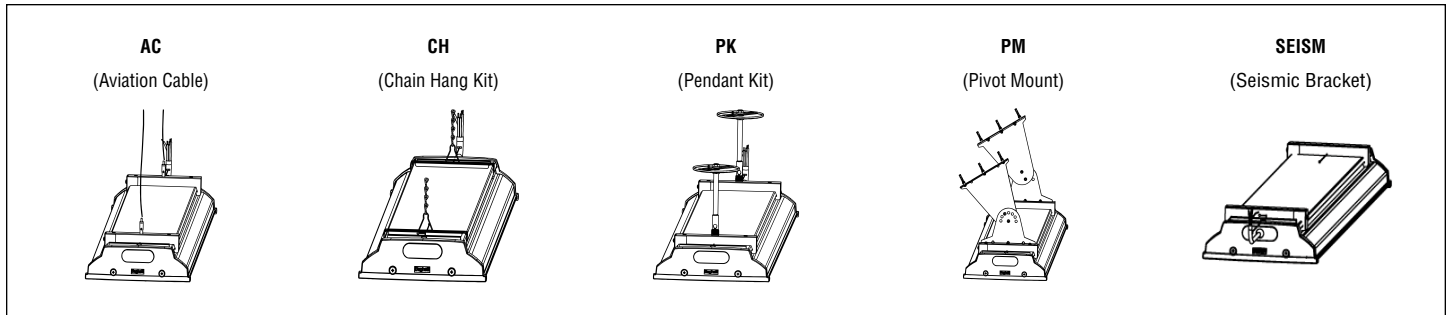

NOTE 4: Specify length for PK: 12", 24", 48", specify for others.

NOTE 5: Option of FSP-221, SBOR Family, CRMB 9.

TECHNICAL INFORMATION

DIMENSIONS

MOUNTING OPTIONS

PHOTOMETRICS

BX940LED-4HT-LO-WT40-120-277V