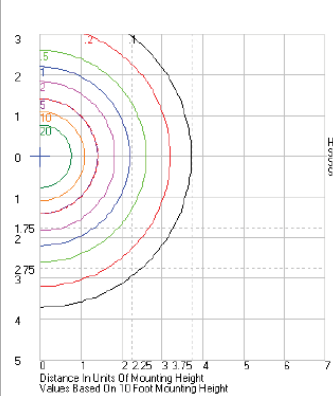

Zonal Lumen Summary

Zone	Lumen	%Lamp	%Fixt
0-20	1863.91	11.70	13.60
0-30	4011.53	25.20	29.40
0-40	6621.69	41.70	48.40
0-60	11495.23	72.30	84.10
0-80	13552.56	85.20	99.20
0-90	13666.72	86.00	100.00
10-90	13192.66	83.00	96.50
20-40	4757.79	29.90	34.80
20-50	7413.97	46.60	54.20
40-70	6317.76	39.70	46.20
60-80	2057.33	12.90	15.10
70-80	613.11	3.90	4.50
80-90	114.16	0.70	0.80
90-110	0.71	0.00	0.00
90-120	0.71	0.00	0.00
90-130	0.71	0.00	0.00
90-150	0.71	0.00	0.00
90-180	0.71	0.00	0.00
110-180	0.00	0.00	0.00
0-180	13667.43	86.00	100.00

Total Luminaire Efficiency = 86.00%