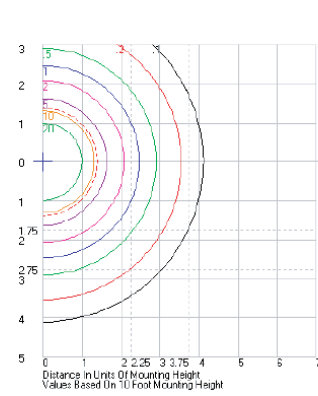

POLAR CURVES

CHARACTERISTICS

Electronic driver	
LED 4000°K	
Lumen Per Lamp	41.4 (384 lamps)
Total Lamp Lumen	15897.6
Luminaire Lumen	13667
Total Luminaire Efficiency	86 %
Luminaire Efficacy Rating (LER)	137
Total Luminaire Watts	100
Ballast Factor	1.00
CIE Type	Direct

ISOLINES

Zonal Lumen Summary

Zone	Lumen	%Lamp	%Fixt
0-20	1863.91	11.70	13.60
0-30	4011.53	25.20	29.40
0-40	6621.69	41.70	48.40
0-60	11495.23	72.30	84.10
0-80	13552.56	85.20	99.20
0-90	13666.72	86.00	100.00
10-90	13192.66	83.00	96.50
20-40	4757.79	29.90	34.80
20-50	7413.97	46.60	54.20
40-70	6317.76	39.70	46.20
60-80	2057.33	12.90	15.10
70-80	613.11	3.90	4.50
80-90	114.16	0.70	0.80
90-110	0.71	0.00	0.00
90-120	0.71	0.00	0.00
90-130	0.71	0.00	0.00
90-150	0.71	0.00	0.00
90-180	0.71	0.00	0.00
110-180	0.00	0.00	0.00
0-180	13667.43	86.00	100.00

Total Luminaire Efficiency = 86.00%

BX940LED-4HT-HO-WT40-120-277V

POLAR CURVES

Characteristics

Electronic driver	
LED 4000°K	
Lumen Per Lamp	66.2 (384 lamps)
Total Lamp Lumen	25420.8
Luminaire Lumen	21856
Total Luminaire Efficiency	86 %
Luminaire Efficacy Rating (LER)	137
Total Luminaire Watts	160
Ballast Factor	1.00
CIE Type	Direct

ISOLINES

Zonal Lumen Summary

Zone	Lumen	%Lamp	%Fixt
0-20	2978.92	11.70	13.60
0-30	6408.09	25.20	29.30
0-40	10581.28	41.60	48.40
0-60	18382.98	72.30	84.10
0-80	21672.39	85.30	99.20
0-90	21854.5	86.00	100.00
10-90	21095.68	83.00	96.50
20-40	7602.36	29.90	34.80
20-50	11856.43	46.60	54.20
40-70	10110.1	39.80	46.30
60-80	3289.41	12.90	15.10
70-80	981.01	3.90	4.50
80-90	182.10	0.70	0.80
90-110	1.09	0.00	0.00
90-120	1.10	0.00	0.00
90-130	1.10	0.00	0.00
90-150	1.10	0.00	0.00
90-180	1.10	0.00	0.00
110-180	0.00	0.00	0.00
0-180	21855.59	86.00	100.00