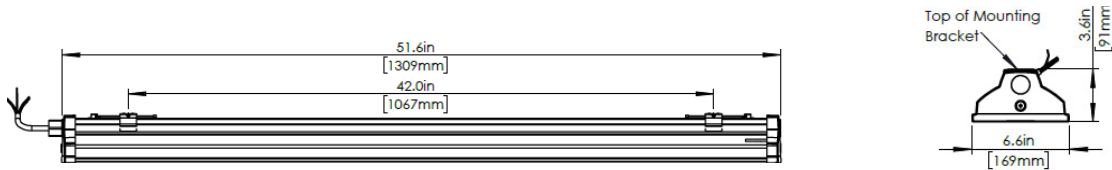

DIMENSIONS

MOUNTING OPTIONS

AC (Aviation Cable)	AM (Aimable Mount)	CH (Chain Hang Kit)	CRM (Continuous Row Mount)
PK (Pendant Kit)	RM (Row Mount)	SEISM (Seismic Bracket)	TM (Trunnion Mount)
	Varies 		
	(Max. run distance 100ft) (Only for chain & aircraft cable)		(Max. run distance 100ft) (Only for chain & aircraft cable)

PHOTOMETRICS

BX920LED-4HT-LO-WT40-120-277V

POLAR CURVES

Characteristics			
Electronic driver			
LED 4000°K			
Lumens Per Lamp	N.A. (absolute)		
Total Lamp Lumen	N.A. (absolute)		
Luminaire Lumen	7317		
Total Luminaire Efficiency	N.A.		
Luminaire Efficacy Rating (LER)	146		
Total Luminaire Watts	50		
Ballast Factor	1.00		
CIE Type	Direct		

ISOLINES

Zonal Lumen Summary				
Zone	Lumen	%Lamp	%Fixt	
0-20	945.75	N.A.	12.90	
0-30	2033.56	N.A.	27.80	
0-40	3365.05	N.A.	46.00	
0-60	5974.6	N.A.	81.70	
0-80	7246.79	N.A.	99.00	
0-90	7316.65	N.A.	100.00	
10-90	7074.7	N.A.	96.70	
20-40	2419.3	N.A.	33.10	
20-50	3808.88	N.A.	52.10	
40-70	3471.92	N.A.	47.50	
60-80	1272.19	N.A.	17.40	
70-80	409.92	N.A.	5.60	
80-90	69.86	N.A.	1.00	
90-110	0.06	N.A.	0.00	
90-120	0.06	N.A.	0.00	
90-130	0.06	N.A.	0.00	
90-150	0.07	N.A.	0.00	
90-180	0.07	N.A.	0.00	
110-180	0.01	N.A.	0.00	
0-180	7316.73	N.A.	100.00	

Total Luminaire Efficiency = N.A. %

BX920LED-4HT-HO-WT40-120-277V

POLAR CURVES

Characteristics			
Electronic driver			
LED 4000°K			
Lumens Per Lamp	N.A. (absolute)		
Total Lamp Lumen	N.A. (absolute)		
Luminaire Lumen	11704		
Total Luminaire Efficiency	N.A.		
Luminaire Efficacy Rating (LER)	146		
Total Luminaire Watts	80		
Ballast Factor	1.00		
CIE Type	Direct		

ISOLINES

Zonal Lumen Summary				
Zone	Lumen	%Lamp	%Fixt	
0-20	1515.63	N.A.	13.00	
0-30	3236.13	N.A.	27.80	
0-40	5397.14	N.A.	46.00	
0-60	9588.68	N.A.	81.70	
0-80	11591.66	N.A.	99.00	
0-90	11703.56	N.A.	100.00	
10-90	11316.17	N.A.	96.70	
20-40	3871.51	N.A.	33.10	
20-50	6094.85	N.A.	52.10	
40-70	5540.01	N.A.	47.40	
60-80	2032.98	N.A.	17.40	
70-80	655.52	N.A.	5.60	
80-90	111.90	N.A.	1.00	
90-110	0.09	N.A.	0.00	
90-120	0.09	N.A.	0.00	
90-130	0.09	N.A.	0.00	
90-150	0.10	N.A.	0.00	
90-180	0.10	N.A.	0.00	
110-180	0.02	N.A.	0.00	
0-180	11703.67	N.A.	100.00	

Total Luminaire Efficiency = N.A. %