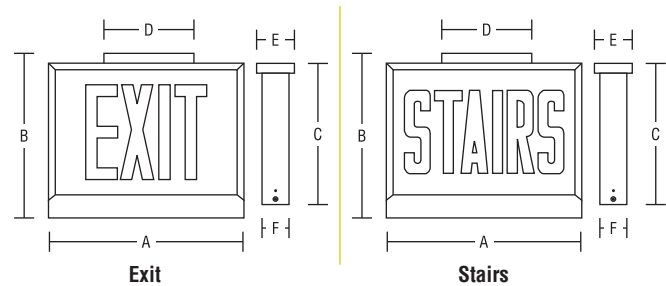

Job/Location: _____
 Contractor: _____
 Prepared By: _____

Job Type: _____
 Date: _____

■ specifications: internal

C-STX comes standard with ultra-bright, energy efficient, white LEDs that provide uniform illumination, 120/277V input. SA version comes with a NiCd battery that provides 120 minutes of emergency power. Fuse protection is standard.

■ specifications: external

Durable 20 gauge steel housing with tempered glass face plates. The directional arrows are silk screened and must be specified. Housing is finished in a white powder coat. Steel canopy allows for universal mounting configurations.

Series	A	B	C	D	E	F
C-STX EXIT	12.38"	11.25"	10.38"	6.88"	4.25"	2.38"
	305mm	279mm	254mm	152mm	102mm	51mm
C-STX STAIRS	13.38"	11.25"	10.38"	6.88"	4.25"	2.38"
	330mm	279mm	254mm	152mm	102mm	51mm

■ ordering logic