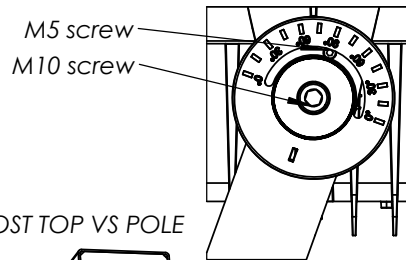

## FL - FLOOD MOUNTING

1. Attach bracket to housing using hardware as shown.
  - a. drop the Hex nut into slot on the side of housing
  - b. Roughness Washer shall be located between the Housing and the Bracket
  - c. M10 screw shall go thru Graduated Cover and Grover Washer
2. Install fixture onto concrete pad/slap as shown above. (mounting hardware by others)
3. Loosen screw M10 to adjust the angle of aiming.
4. Retighten the M10 screw and lock the position up with M5 screw.