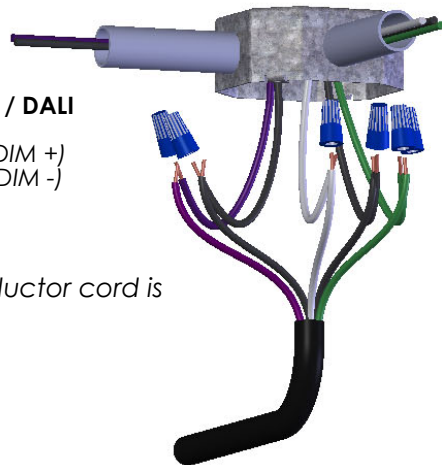

AC LEADS

BLACK..... (HOT)
WHITE.....(NEUTRAL)
GREEN..... (GROUND)

NOTE:

- For non-dimming 3-conductor cord is available upon request

BEGHELLI USA

3810 Executive Way
Miramar, Florida 33025, USA
Tel: (954) 442-6600
Toll Free: 1 (800) 726-4316

BEGHELLI MÉXICO

Av. del Marqués No. 70 Int.4. Parque Industrial Bernardo Quintana
CP.76246 El Marqués, Qro, México
Tel: 1 52 (442) 221.62.15/221.64.39