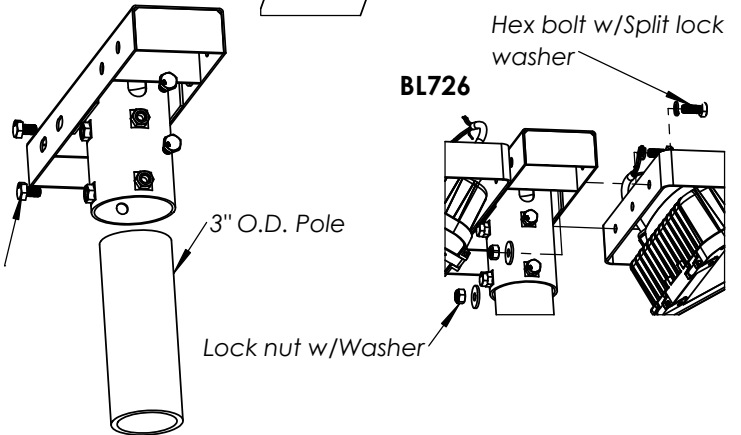

POST TOP VS POLE

BEGHELLI USA

3810 Executive Way
Miramar, Florida 33025, USA
Tel: (954) 442-6600
Toll Free: 1 (800) 726-4316

BEGHELLI MÉXICO

Av. del Marqués No. 70 Int.4. Parque Industrial Bernardo Quintana
CP.76246 El Marqués, Qro, México
Tel: 1 52 (442) 221.62.15/221.64.39