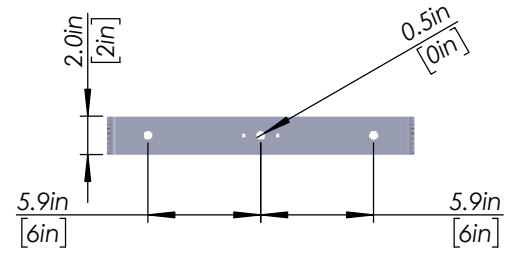

FL - FLOOD MOUNTING

1. Attach bracket to housing using hardware as shown.
  - a. drop the Hex nut into slot on the side of housing
  - b. Roughness Washer shall be located between the Housing and the Bracket
  - c. M10 screw shall go thru Graduated Cover and Grover Washer
2. Install fixture onto concrete pad/slap as shown above. (mounting hardware by others)
3. Loosen screw M10 to adjust the angle of aiming.
4. Retighten the M10 screw and lock the position up with M5 screw.