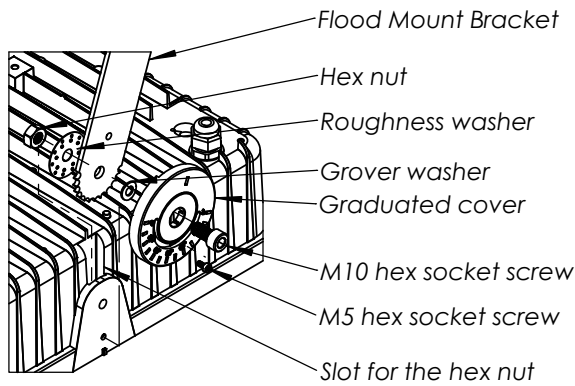

## FL - FLOOD MOUNTING

1. Attach bracket to housing using hardware as shown.
  - a. drop the Hex nut into slot on the side of housing
  - b. Roughness Washer shall be located between the Housing and the Bracket
  - c. M10 screw shall go thru Graduated Cover and Grover Washer
2. Install fixture onto concrete pad/slap as shown above. (mounting hardware by others)
3. Loosen screw M10 to adjust the angle of aiming.
4. Retighten the M10 screw and lock the position up with M5 screw.