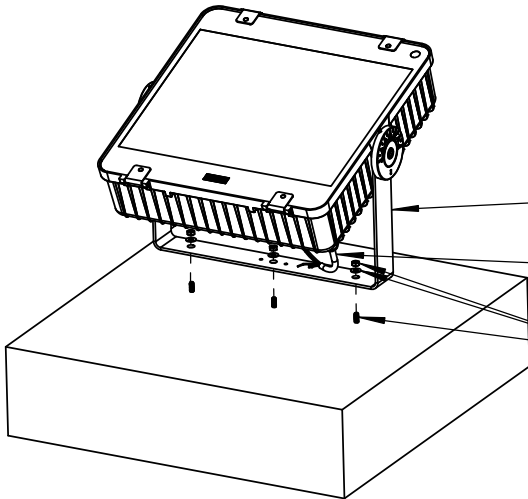

### BOXLED BL736FL LED LO/HO

<b>WATTAGE</b>	150W/230W
<b>VOLTAGE</b>	120-277V/347V/480V 50/60Hz
<b>WET LOCATION</b>	YES
<b>OPERATION</b>	HT (AC ONLY)/0-10V DIMMING
<b>AMBIENT TEMPERATURE</b>	-40°C (-40°F)/40°C (104°F)
<b>WEIGHT</b>	17 lbs
<b>DIMMENSION</b>	16.8" L X 16.3" W X 6.3" H

- CAUTION ! ALWAYS MAKE SURE THE POWER IS TURNED OFF** before starting the installation
- Measure, locate fixture's position, and mark locations for the brackets.
- Secure brackets to ceiling as shown below. (HARDWARE BY OTHERS)
- Wiring fixture to power supply, shall be performed by a **certified electrician**, and wired in a manner that complies with all **local and national electrical codes**, as well as the **manufacturer's wiring diagram**.

## QPM - QUAD POST TOP MOUNTING