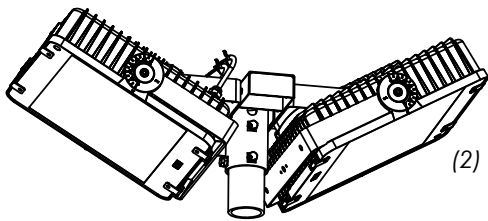

TPM - TWIN POST TOP MOUNTING

QPM - QUAD POST TOP MOUNTING