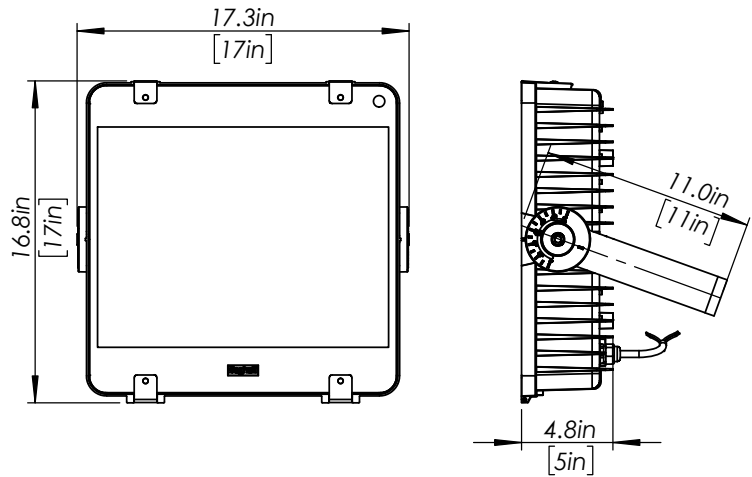

### BOXLED BL736FL LED LO/HO

<b>WATTAGE</b>	150W/230W
<b>VOLTAGE</b>	120-277V/347V/480V 50/60Hz
<b>WET LOCATION</b>	YES
<b>OPERATION</b>	HT (AC ONLY)/0-10V DIMMING
<b>AMBIENT TEMPERATURE</b>	-40°C (-40°F)/40°C (104°F)
<b>WEIGHT</b>	17 lbs
<b>DIMMENSION</b>	16.8" L X 16.3" W X 6.3" H

- CAUTION ! ALWAYS MAKE SURE THE POWER IS TURNED OFF** before starting the installation
- Measure, locate fixture's position, and mark locations for the brackets.
- Secure brackets to ceiling as shown below. (HARDWARE BY OTHERS)
- Wiring fixture to power supply, shall be performed by a **certified electrician**, and wired in a manner that complies with all **local and national electrical codes**, as well as the **manufacturer's wiring diagram**.

MOUNTING BRACKET

PROVIDE WITH 18/3 OR 18/5 POWER CORD; 72" L

MOUNTING HARDWARE (RECOMMENDED 3/8 X 2-1/4"L) (BY OTHERS)

- 0-10V DIMMING WIRES MUST BE RUN FROM A DIFFERENT CONDUIT OUT OF THE J-BOX