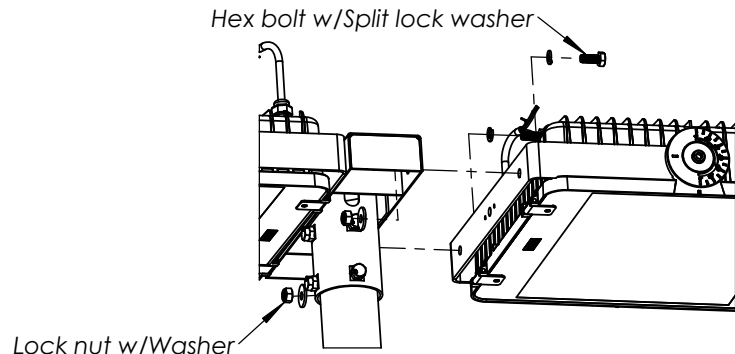

BEGHELLI USA

3810 Executive Way
Miramar, Florida 33025, USA
Tel: (954) 442-6600
Toll Free: 1 (800) 726-4316

BEGHELLI MÉXICO

Av. del Marqués No. 70 Int.4. Parque Industrial Bernardo Quintana
CP.76246 El Marqués, Qro, México
Tel: 1 52 (442) 221.62.15/221.64.39