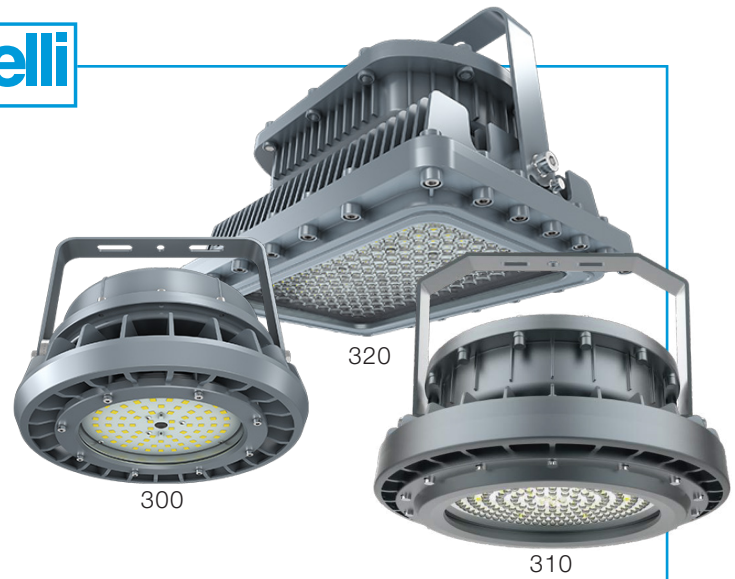

# CASTEX comparison

■ ■ ■ **CAS150, CAS300, CAS310, CAS320, CAS400, CAS510, CAS600**

CASTEX PORTFOLIO	CAS150	CAS300	CAS310	CAS320	CAS400	CAS510	CAS600
OPERATION	HT (AC Only)	HT (AC Only)	HT (AC Only)	HT (AC Only)	HT (AC Only)	HT (AC Only)	HT (AC Only)
<b>CLASSIFICATIONS</b>							
CLASS I DIVISION 1 GROUPS C & D	●		●	●			●
CLASS I DIVISION 2 GROUPS A,B,C,D	●	●	●	●	●	●	●
CLASS II DIVISION 1 GROUPS E,F,G	●	●	●	●	●	●	●
CLASS II DIVISION 2 GROUPS F & G	●	●	●	●	●	●	●
CLASS III	●	●	●	●	●	●	●
HOUSING	Die-cast copper-free aluminum	A383 aluminum alloy	A383 aluminum alloy	A383 aluminum alloy	Stainless steel	Die-cast copper-free aluminum	Die-cast copper-free aluminum
COLOR TEMP	5000K	5000K	5000K	5000K	5000K	5000K	5000K
DIFFUSER	N/A	4mm tempered glass	4mm tempered glass	4mm tempered glass	Polycarbonate	Polycarbonate	Polycarbonate with tempered glass cover
WATTAGE	30W, 40W	60W, 100W, 150W, 200W	60W, 80W, 100W, 150W, 250W	60W, 80W, 100W, 150W	30W, 50W	40W, 60W, 80W	50W, 60W, 80W, 100W,
LUMENS	4200 - 5600 lm	8400 - 28000 lm	8400 - 35000 lm	8400 - 21000 lm	4200 - 7000 lm	5600 - 12000 lm	7000 - 14000 lm
OPERATING TEMP	-40°F - 149°F (-40°C - 65°C)	-40°F - 131°F (-40°C - 55°C)	-40°F - 140°F (-40°C - 60°C)	-40°F - 131°F (-40°C - 55°C)	-40°F - 140°F (-40°C - 60°C)	-40°F - 140°F (-40°C - 60°C)	-40°F - 140°F (-40°C - 60°C)
MOUNTING	Surface Pendant	Surface Pendant Hook	Surface Pendant Hook	Surface Pendant	Surface Cable Pole	Surface	Surface Pendant Chain