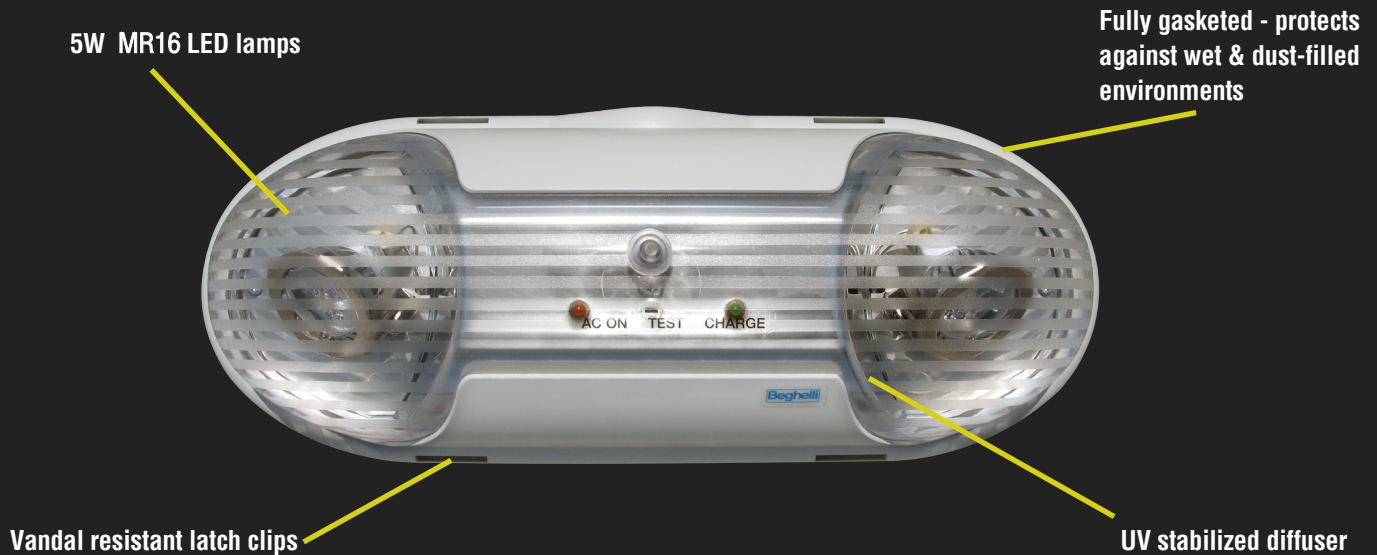

Beghelli

ECCO LUNA **LED**

Architectural Emergency Unit

■ ■ ■ features + benefits

ARCHITECTURAL DESIGN	<ul style="list-style-type: none"> • Italian-inspired striking aesthetic • Co-injection lens created unique, seamless enclosure
PERFORMANCE	<ul style="list-style-type: none"> • High output, fully adjustable LED lamps deliver 932 lumens • Engineered diffuse lens efficiently spreads light • Up to 80 ft on-center spacing at 10 ft mounting height • Up to 70 ft on-center spacing at 7.5 ft mounting height
VANDAL RESISTANT	<ul style="list-style-type: none"> • 100% Polycarbonate enclosure • Concealed latches elude potential tampering • Fully enclosed lamps protects against unauthorized adjustment
AUTOTEST SELF-DIAGNOSTICS	<ul style="list-style-type: none"> • Optional self-testing / self-diagnostics eliminates manual testing to meet code compliance
6V RECHARGEABLE BATTERY	<ul style="list-style-type: none"> • Maintenance-free sealed lead calcium provides 90 mins operation • Optional NiMH battery provides 120 mins runtime
IP65 WET LOCATION	<ul style="list-style-type: none"> • Protection against environments containing dust and moisture • Suitable for sanitation applications • Suitable for indoor or wet location installations