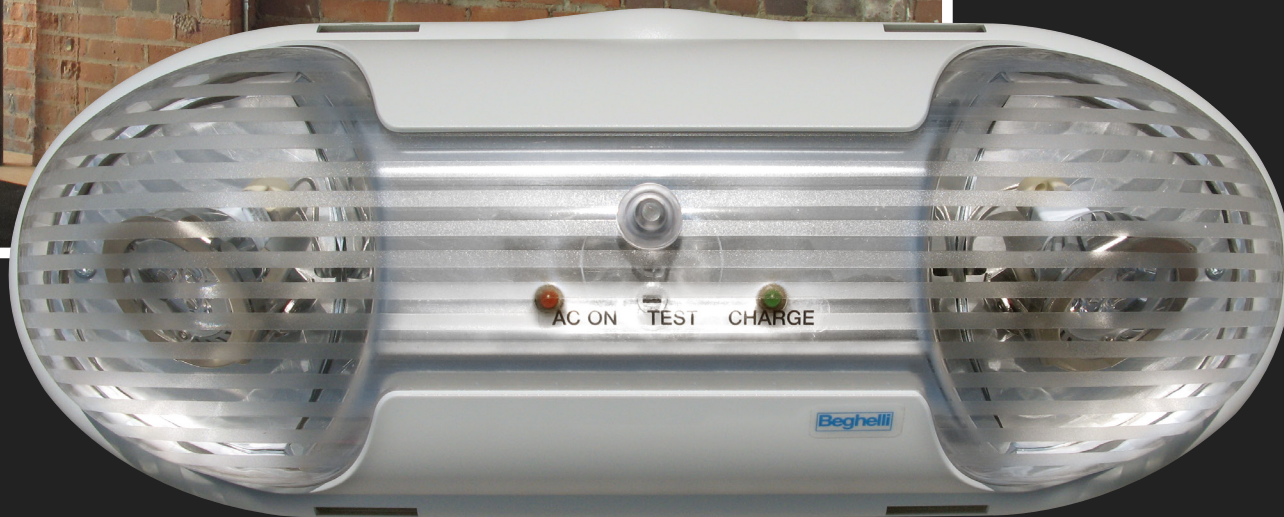

Beghelli

ECCO LUNA **LED**

Architectural Emergency Unit

■ ■ ■ features + benefits

ARCHITECTURAL DESIGN	<ul style="list-style-type: none"> • Italian-inspired striking aesthetic • Co-injection lens created unique, seamless enclosure
PERFORMANCE	<ul style="list-style-type: none"> • High output, fully adjustable LED lamps deliver 932 lumens • Engineered diffuse lens efficiently spreads light • Up to 80 ft on-center spacing at 10 ft mounting height • Up to 70 ft on-center spacing at 7.5 ft mounting height
VANDAL RESISTANT	<ul style="list-style-type: none"> • 100% Polycarbonate enclosure • Concealed latches elude potential tampering • Fully enclosed lamps protects against unauthorized adjustment
AUTOTEST SELF-DIAGNOSTICS	<ul style="list-style-type: none"> • Optional self-testing / self-diagnostics eliminates manual testing to meet code compliance
6V RECHARGEABLE BATTERY	<ul style="list-style-type: none"> • Maintenance-free sealed lead calcium provides 90 mins operation • Optional NiMH battery provides 120 mins runtime
IP65 WET LOCATION	<ul style="list-style-type: none"> • Protection against environments containing dust and moisture • Suitable for sanitation applications • Suitable for indoor or wet location installations