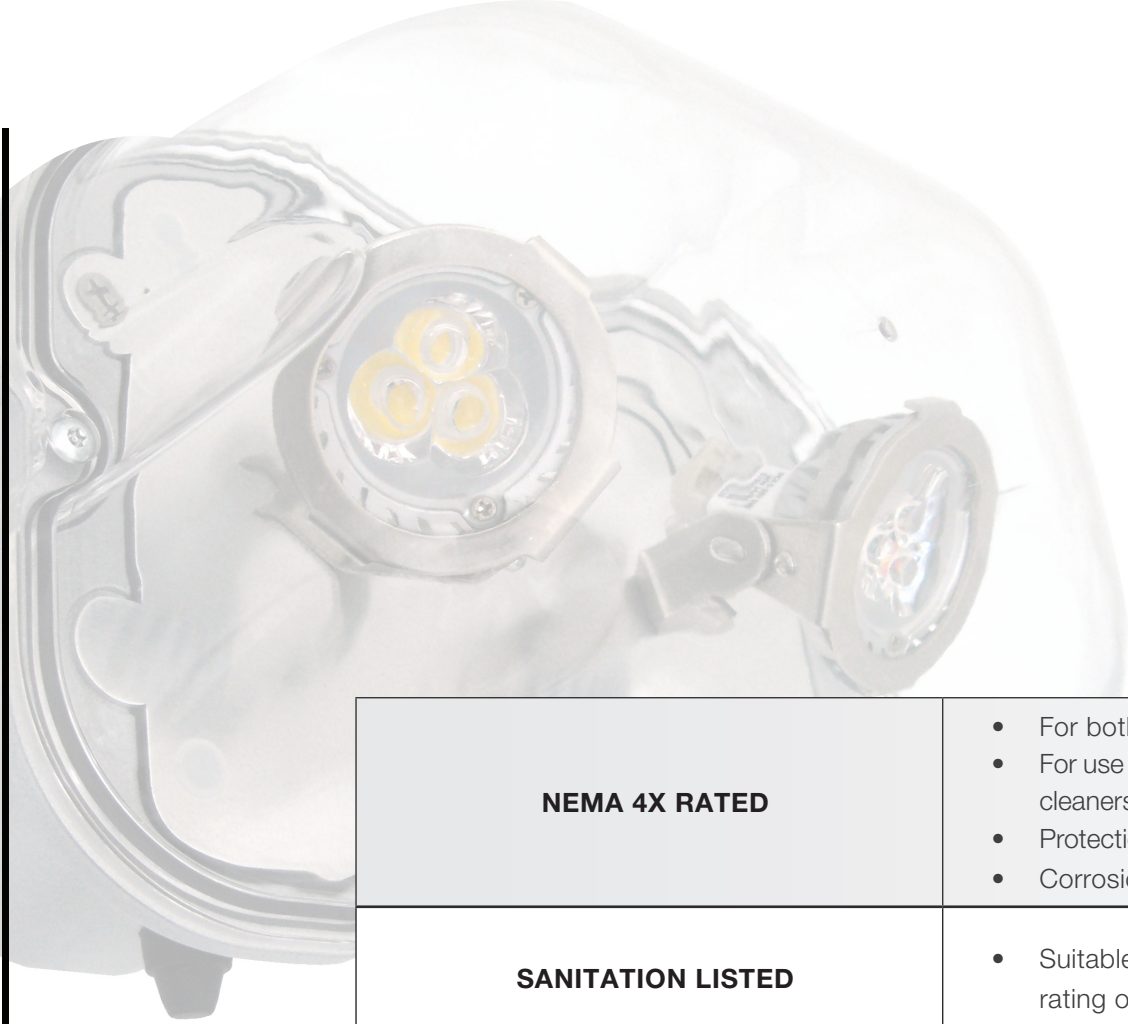

BOLLA-WP

INNOVATIVE **NEMA 4X** Industrial High Output Emergency Light

The **BOLLA-WP** offers the latest technology and features. The weather proof unit has been designed to perform in applications where the environment would punish any standard unit. With a **NEMA 4X** rating, the unit provides resistance against moisture, dust and corrosion.

Beghelli

FEATURES + BENEFITS

BOLLA-WP

NEMA 4X RATED	<ul style="list-style-type: none">• For both indoor and outdoor installation• For use in harsh environments where corrosive materials and caustic cleaners are used• Protection against moisture and dust• Corrosion resistant
SANITATION LISTED	<ul style="list-style-type: none">• Suitable for use in any environment that requires a splash zone rating of NSF standard 2
MR16 LAMPS UP TO 12W	<ul style="list-style-type: none">• High-output MR16 lamps allow greater fixture to fixture spacing• Up to 50' spacing
LED LAMPS	<ul style="list-style-type: none">• Requires a lower capacity unit because of the smaller wattage• Reduced maintenance with 50,000 hour lamp life
DIE-CAST ALUMINUM HOUSING & POLYCARBONATE LENS	<ul style="list-style-type: none">• Durable and heavy-duty construction for industrial applications• Vandal resistant to withstand abuse• Custom powder coat colors are available