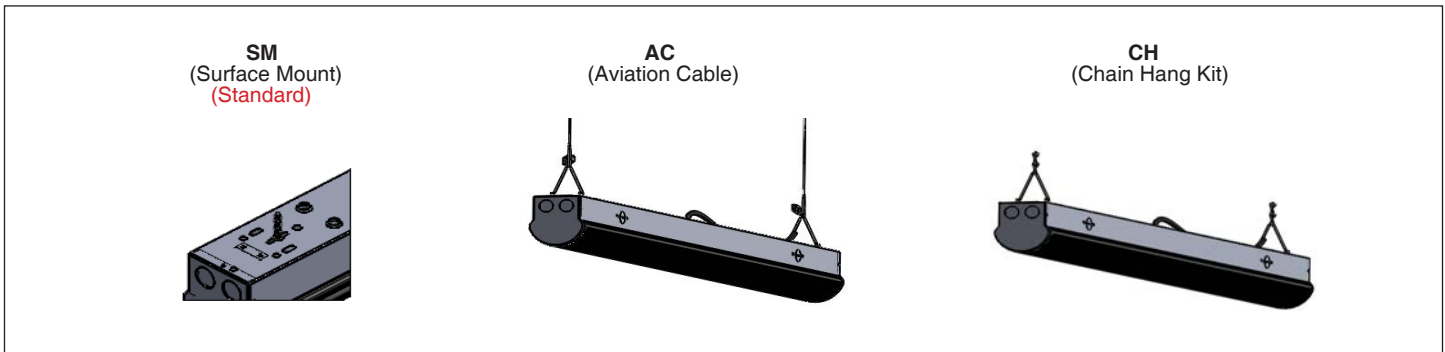

MOUNTING OPTIONS