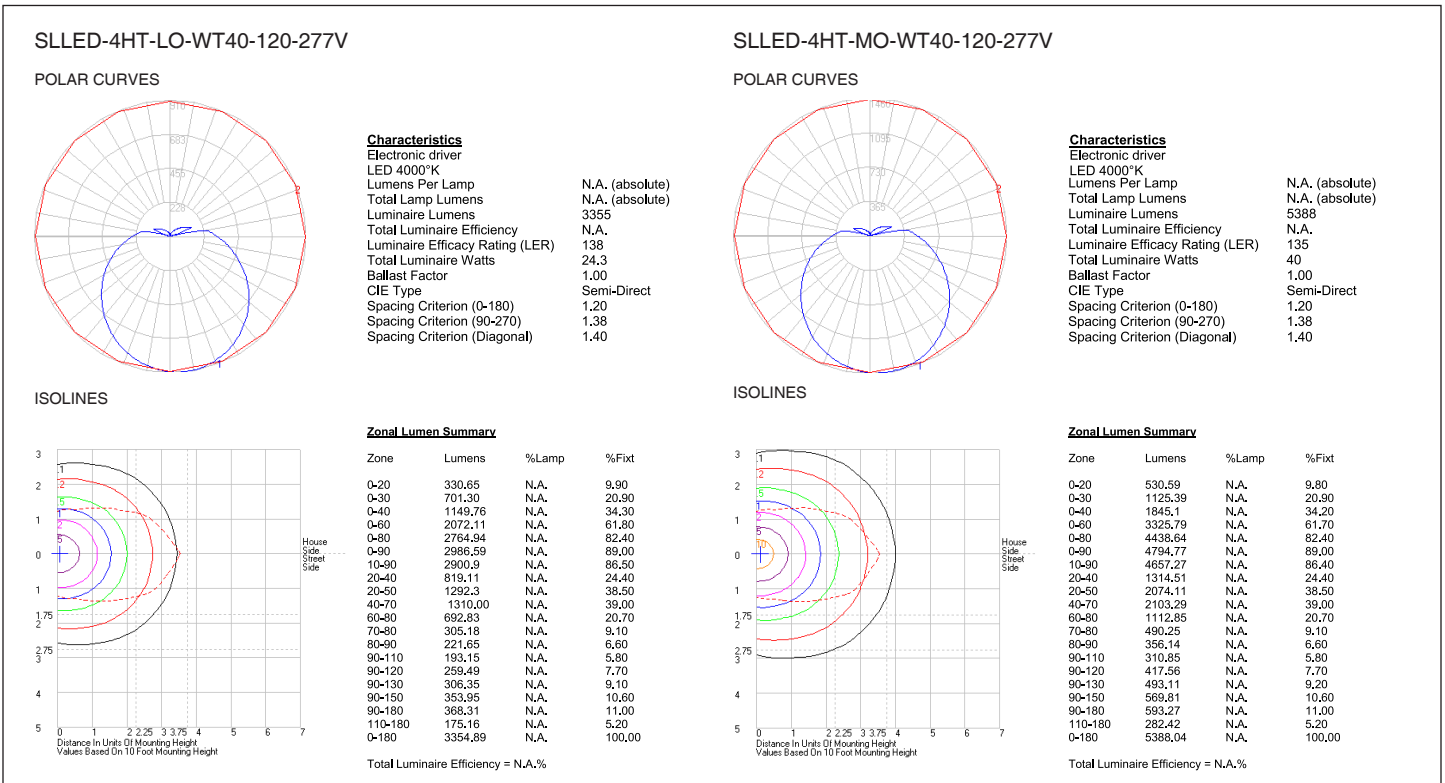

STRIPLED

DAMP | IP44 | LINEAR 4FT & 8FT

LINEAR LED

- The **STRIPLED** is offered in three color temperatures 3500K, 4000K and 5000K.
- The **STRIPLED** is a linear LED solution ideal to replace the T8 and T5HO fluorescent units. LED PCB consists of 327 LEDs.
- **HOUSING:** 22 ga steel housing in white paint finish.
- **DIFFUSER:** Frosted UV stabilized polycarbonate diffuser, providing even light distribution.
- **LUMENS:** **LO:** 3332 up to 3384 lm
MO: 5270 up to 5398 lm
HO: 7851 up to 8092 lm
VHO: 8897 up to 9170 lm
- **OPERATING TEMP:**
HT (AC Only) -40°F to 104°F (-40°C to 40°C)
EM 32°F to 77°F (0°C to 25°C)
- **WEIGHT:** **LO & MO:** 6.2 lbs. / 2.81 kg.
HO & VHO: 12.1 lbs. / 5.48 kg.

NOTE 1: LO & MO available in 4ft only.
NOTE 2: HO & VHO is available in 8 ft only.
NOTE 3: Surface mount is standard.
NOTE 4: Specify length for AC: 50", 72", 100", 150", 250" fully adjustable.

NOTE 5: Specify length for CH: 12", 24", 36", 48", other specify.
NOTE 6: Field installation emergency pack; 120/277V; 10W, 1347 lumens.
NOTE 7: Logica (Beggelli wireless and powerless control solutions). Contact factory for more details.

TECHNICAL INFORMATION

- (1) ELECTRONIC 0-10V DIMMING DRIVER FOR 120-277V 50/60Hz (10-100%)
- (1) LED PCB consists of 327 LED for 4FT and 654 LED for 8FT
- 22 GA. STEEL HOUSING IN WHITE PAINT FINISH
- OPAQUE POLYCARBONATED DIFFUSER/ENCLOSURE, PROVIDING EVEN LIGHT DISTRIBUTION
- 22 GA. STEEL REFLECTOR IN WHITE POWDER COAT FINISH
- OPTIONAL**
- EM - FIELD INSTALLATION EMERGENCY PACK; 120/277V; 10W, 1347 lumens
- WG - WIRE GUARD

DIMENSIONS

MOUNTING OPTIONS

PHOTOMETRICS

STRIPLED

ADDITIONAL INFORMATION

ENERGY CHART

MODEL	LENGTH	EFFICACY	CONSUMPTION WATTAGE	LUMEN OUTPUT	CRI	L70 (hrs.)
SLLED-4HT-LO-WT40-120-277V	4 ft	138 lm/W	24	3355	>80	>60,000
SLLED-4HT-MO-WT40-120-277V	4 ft	135 lm/W	40	5388	>80	>60,000
SLLED-8HT-HO-WT40-120-277V	8 ft	134 lm/W	60	8018	>80	>60,000
SLLED-8HT-VHO-WT40-120-277V	8 ft	134 lm/W	68	9087	>80	>60,000