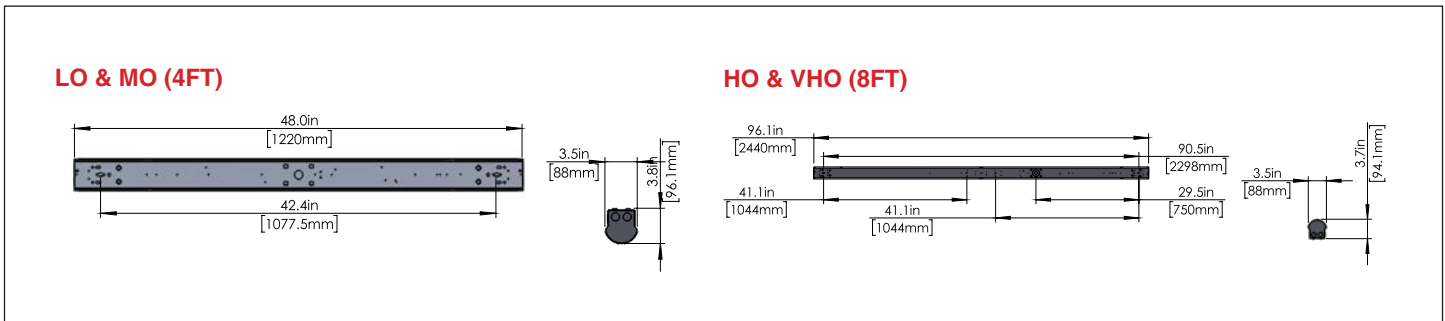

STRIPLED

DAMP | IP44 | LINEAR 4FT & 8FT

LINEAR LED

- The **STRIPLED** is offered in three color temperatures 3500K, 4000K and 5000K.
- The **STRIPLED** is a linear LED solution ideal to replace the T8 and T5HO fluorescent units. LED PCB consists of 327 LEDs.
- **HOUSING:** 22 ga steel housing in white paint finish.
- **DIFFUSER:** Frosted UV stabilized polycarbonate diffuser, providing even light distribution.
- **LUMENS:** **LO:** 3332 up to 3384 lm
MO: 5270 up to 5398 lm
HO: 7851 up to 8092 lm
VHO: 8897 up to 9170 lm
- **OPERATING TEMP:**
HT (AC Only) -40°F to 104°F (-40°C to 40°C)
EM 32°F to 77°F (0°C to 25°C)
- **WEIGHT:** **LO & MO:** 6.2 lbs. / 2.81 kg.
HO & VHO: 12.1 lbs. / 5.48 kg.

CONFIGURATIONS

MODEL	LENGTH	OPERATION	OUTPUT	COLOR TEMP	INPUT	MOUNTING	OPTIONS
SLLED	4 (ft)	HT (AC only)	LO ¹	WT35 (3500K)	120-277V	SM ³ (surface mount)	EM ⁶ (emergency backup-remote)
	8 (ft)		MO ¹	WT40 (4000K)		AC ⁴ (aviation cable)	WG (wireguard)
			HO ²	WT50 (5000K)		CH ⁵ (chain hang kit)	RLYL ⁷ (wireless relay - LOGICA)
			VHO ²				

NOTE 1: LO & MO available in 4ft only.
NOTE 2: HO & VHO is available in 8 ft only.
NOTE 3: Surface mount is standard.
NOTE 4: Specify length for AC: 50", 72", 100", 150", 250" fully adjustable.

NOTE 5: Specify length for CH: 12", 24", 36", 48", other specify.
NOTE 6: Field installation emergency pack; 120/277V; 10W, 1347 lumens.
NOTE 7: Logica (Beggelli wireless and powerless control solutions). Contact factory for more details.

DIMENSIONS

MOUNTING OPTIONS

PHOTOMETRICS

STRIPLED

ADDITIONAL INFORMATION

ENERGY CHART

MODEL	LENGTH	EFFICACY	CONSUMPTION WATTAGE	LUMEN OUTPUT	CRI	L70 (hrs.)
SLLED-4HT-LO-WT40-120-277V	4 ft	138 lm/W	24	3355	>80	>60,000
SLLED-4HT-MO-WT40-120-277V	4 ft	135 lm/W	40	5388	>80	>60,000
SLLED-8HT-HO-WT40-120-277V	8 ft	134 lm/W	60	8018	>80	>60,000
SLLED-8HT-VHO-WT40-120-277V	8 ft	134 lm/W	68	9087	>80	>60,000