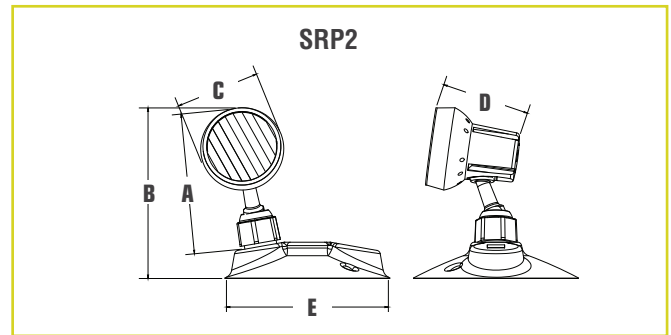

SRP - PAR18

Small Style Emergency Remote

INDOOR   

Remotes

Job/Location: _____
Contractor: _____
Prepared By: _____

Job Type: _____
Date: _____

■ SRP - small style emergency remote

The **SRP** SERIES of remotes are constructed of high impact thermoplastic and feature an innovative rotary locking collar design that securely locks the lens and reflector assembly into place. The locking collar allows maintenance personnel to quickly and easily complete relamping. A tool-less mechanically adjustable swivel locks the head in position once adjusted. The matching canopy fits all standard electrical junction boxes. The **SRP** is supplied standard in a white, black is optional. The operating temperature is from -22°F up to 104°F (-30°C to 40°C).

■ ordering information

Series	Head #	Voltage / Wattage	Options
SRP	1 (Single head)	See lamp selection	LC (Less canopy)
	2 (Double head)		B (Black housing)
	3 (Triple head)		
	4 (Quad head)		

■ lamp selection

	6V	12V	24V
Incandescent	7.2, 9, 12W	9, 12, 18W	9, 18W
Halogen (H)	12, 20W	12, 20W	12, 20W
MR16 LED	5W	2, 5, 7W	5, 7W

■ dimensions (in,mm)

MODEL	A	B	C	D	E
SRP1	4 ¹ / ₄ " (108mm)	5 ³ / ₈ " (136mm)	2 ³ / ₄ " (70mm)	2 ⁷ / ₈ " (72mm)	5" (127mm)
SRP2	4 ¹ / ₄ " (108mm)	5 ¹ / ₈ " (130mm)	2 ³ / ₄ " (70mm)	2 ⁷ / ₈ " (72mm)	5" (127mm)
SRP3	4 ¹ / ₄ " (108mm)	5 ¹ / ₈ " (130mm)	2 ³ / ₄ " (70mm)	2 ⁷ / ₈ " (72mm)	9 ¹ / ₂ " (241mm)
SRP4	4 ¹ / ₄ " (108mm)	5 ¹ / ₈ " (130mm)	2 ³ / ₄ " (70mm)	2 ⁷ / ₈ " (72mm)	9 ¹ / ₂ " (241mm)