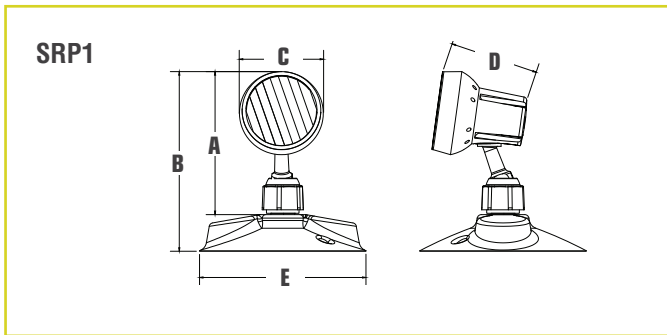

SRP - PAR18

Small Style Emergency Remote

INDOOR   

Remotes

Job/Location: _____
Contractor: _____
Prepared By: _____

Job Type: _____
Date: _____

■ SRP - small style emergency remote

The **SRP** SERIES of remotes are constructed of high impact thermoplastic and feature an innovative rotary locking collar design that securely locks the lens and reflector assembly into place. The locking collar allows maintenance personnel to quickly and easily complete relamping. A tool-less mechanically adjustable swivel locks the head in position once adjusted. The matching canopy fits all standard electrical junction boxes. The **SRP** is supplied standard in a white, black is optional. The operating temperature is from -22°F up to 104°F (-30°C to 40°C).

■ ordering information

Series	Head #	Voltage / Wattage	Options
SRP	1 (Single head)	See lamp selection	LC (Less canopy)
	2 (Double head)		B (Black housing)
	3 (Triple head)		
	4 (Quad head)		

■ lamp selection

	6V	12V	24V
Incandescent	7.2, 9, 12W	9, 12, 18W	9, 18W
Halogen (H)	12, 20W	12, 20W	12, 20W
MR16 LED	5W	2, 5, 7W	5, 7W

■ dimensions (in,mm)

MODEL	A	B	C	D	E
SRP1	4 ¹ / ₄ " (108mm)	5 ³ / ₈ " (136mm)	2 ³ / ₄ " (70mm)	2 ⁷ / ₈ " (72mm)	5" (127mm)
SRP2	4 ¹ / ₄ " (108mm)	5 ¹ / ₈ " (130mm)	2 ³ / ₄ " (70mm)	2 ⁷ / ₈ " (72mm)	5" (127mm)
SRP3	4 ¹ / ₄ " (108mm)	5 ¹ / ₈ " (130mm)	2 ³ / ₄ " (70mm)	2 ⁷ / ₈ " (72mm)	9 ¹ / ₂ " (241mm)
SRP4	4 ¹ / ₄ " (108mm)	5 ¹ / ₈ " (130mm)	2 ³ / ₄ " (70mm)	2 ⁷ / ₈ " (72mm)	9 ¹ / ₂ " (241mm)