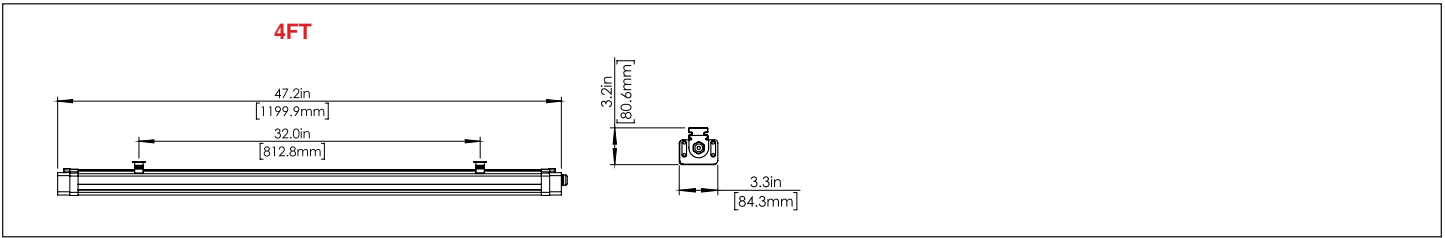

DIMENSIONS