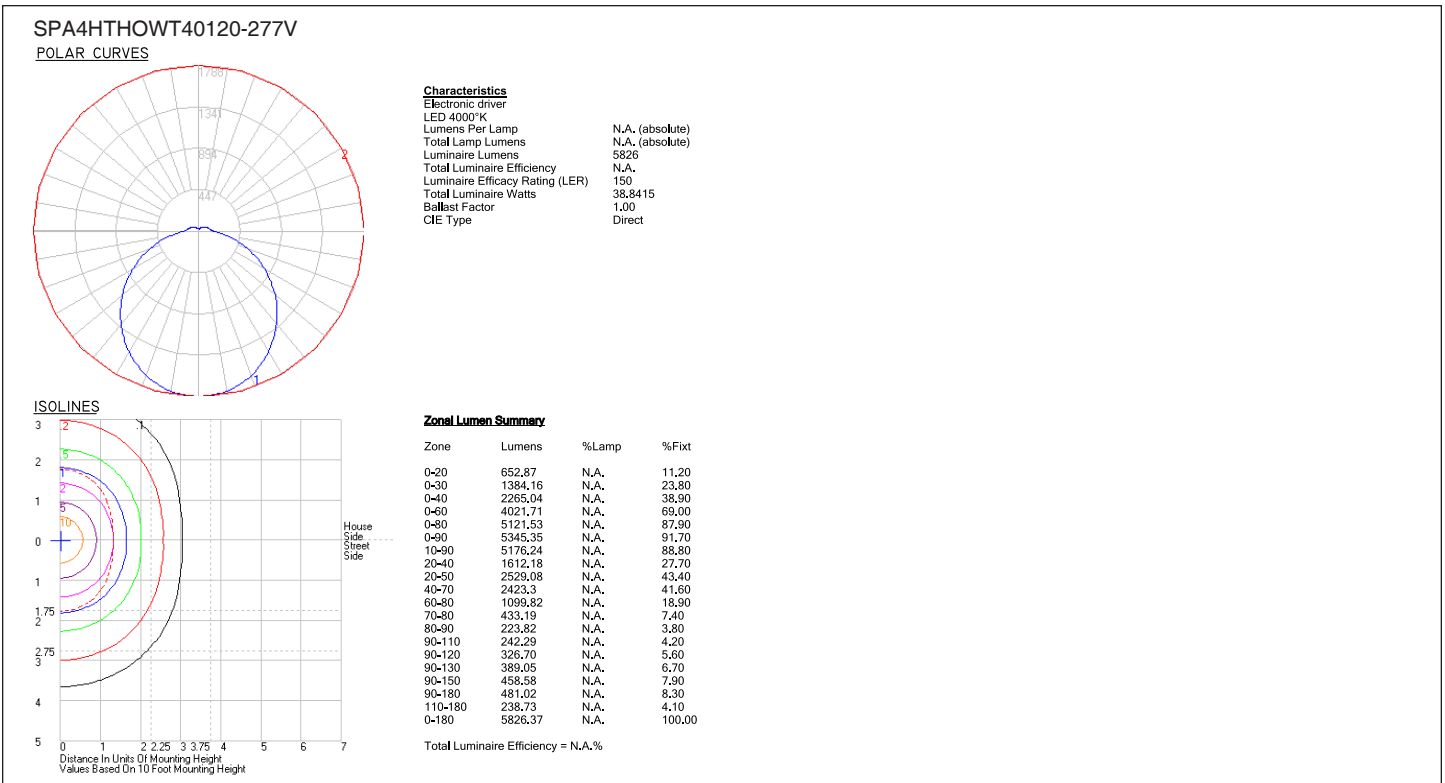

## VANDAL RESISTANT LINEAR LED

- The **SPADA®** is a vandal and impact resistant fixture.
- **HOUSING:** 1 single piece constructed of high quality extruded aluminum, allowing for excellent heat dissipation.
- **DIFFUSER:** Extruded UV stabilized polycarbonate lens providing reduced glare.
- **LUMENS:** **LO:** 4380 up to 4660 lm  
**HO:** 5477 up to 5826 lm
- **OPERATING TEMP:**  
HT (AC Only) -20°C up to 40°C (-4°F up to 104°F)
- **WEIGHT:** 7 lbs. / 3.2 kg.

### TECHNICAL INFORMATION

**DIMENSIONS**

**MOUNTING OPTIONS**

**PHOTOMETRICS**

**ENERGY CHART**

MODEL	LENGTH	EFFICACY	CONSUMPTION WATTAGE	LUMEN OUTPUT	CRI	L70 (hrs.)	L84 (hrs.)
SPA4HTLOWT30-120-277V	4 ft	112 lm/W	40	4380	>80	>60,000	>52,000
SPA4HTLOWT30-120-277V	4 ft	119 lm/W	40	4660	>80	>60,000	>52,000
SPA4HTLOWT30-120-277V	4 ft	119 lm/W	40	4660	>80	>60,000	>52,000
SPA4HTHOWT30-120-277V	4 ft	141 lm/W	40	5477	>80	>60,000	>52,000
SPA4HTHOWT30-120-277V	4 ft	150 lm/W	40	5826	>80	>60,000	>52,000
SPA4HTHOWT30-120-277V	4 ft	150 lm/W	40	5826	>80	>60,000	>52,000