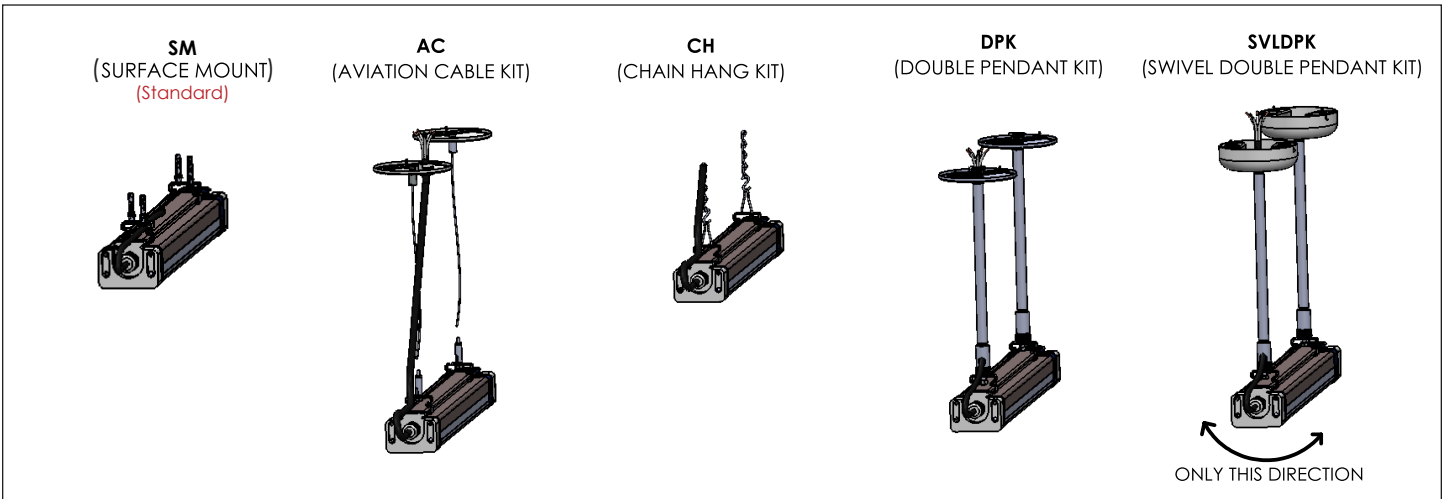

## VANDAL RESISTANT LINEAR LED

- The **SPADA®** is a vandal and impact resistant fixture.
- **HOUSING:** 1 single piece constructed of high quality extruded aluminum, allowing for excellent heat dissipation.
- **DIFFUSER:** Extruded UV stabilized polycarbonate lens providing reduced glare.
- **LUMENS:** **LO:** 4380 up to 4660 lm  
**HO:** 5477 up to 5826 lm
- **OPERATING TEMP:**  
HT (AC Only) -20°C up to 40°C (-4°F up to 104°F)
- **WEIGHT:** 7 lbs. / 3.2 kg.

### CONFIGURATIONS

MODEL	LENGTH	OPERATION	OUTPUT	COLOR TEMP	INPUT	MOUNTING	OPTIONS
SPA	4 (ft)	HT (AC only)	LO	WT30 (3000K)	120-277V	SM <sup>1</sup> (surface mount)	LOG-RLYL <sup>4</sup> (lighting control module relay)
			HO	WT40 (4000K)		AC <sup>2</sup> (aviation cable)	LOG-ESRPL <sup>4</sup> (single switch)
				WT50 (5000K)		CH <sup>3</sup> (chain hang kit)	LOG-ML2L <sup>4</sup> (wireless, self powered, passive infrared motion and lux sensor)
						DPK <sup>3</sup> (double pendant kit)	
						SVLDPK <sup>3</sup> (swivel double pendant kit)	

NOTE 1: Surface mount is standard.

NOTE 2: Specify length for AC: 50", 72", 100", 150", 250" fully adjustable.

NOTE 3: DPK, CH & SVLDPK options must specify length.

NOTE 4: Logica (Beggelli wireless and powerless control solutions). Contact factory for more details.

### TECHNICAL INFORMATION

**DIMENSIONS**

**MOUNTING OPTIONS**

**PHOTOMETRICS**

**ENERGY CHART**

MODEL	LENGTH	EFFICACY	CONSUMPTION WATTAGE	LUMEN OUTPUT	CRI	L70 (hrs.)	L84 (hrs.)
SPA4HTLOWT30-120-277V	4 ft	112 lm/W	40	4380	>80	>60,000	>52,000
SPA4HTLOWT30-120-277V	4 ft	119 lm/W	40	4660	>80	>60,000	>52,000
SPA4HTLOWT30-120-277V	4 ft	119 lm/W	40	4660	>80	>60,000	>52,000
SPA4HTHOWT30-120-277V	4 ft	141 lm/W	40	5477	>80	>60,000	>52,000
SPA4HTHOWT30-120-277V	4 ft	150 lm/W	40	5826	>80	>60,000	>52,000
SPA4HTHOWT30-120-277V	4 ft	150 lm/W	40	5826	>80	>60,000	>52,000