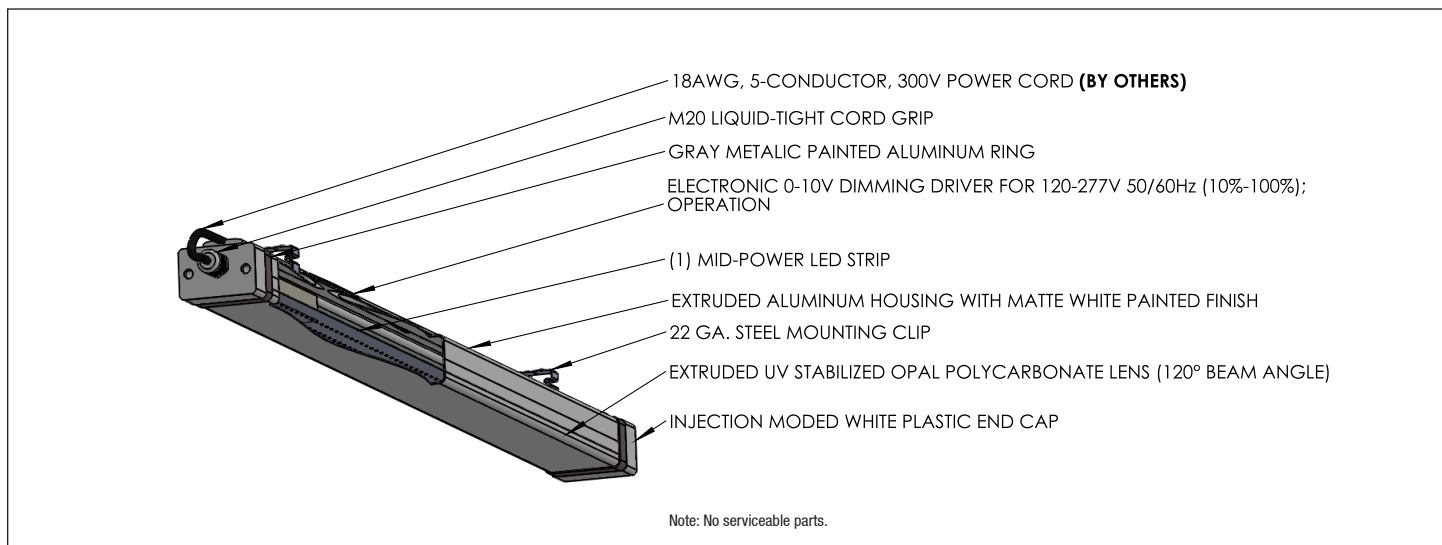

TECHNICAL INFORMATION