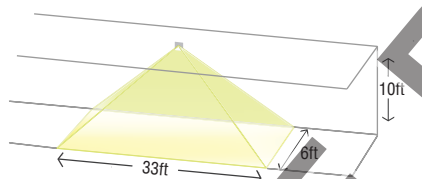

1FC MIN

Ceiling Symmetrical:

Ceiling Asymmetrical: