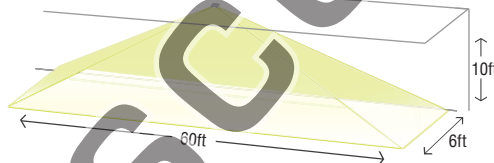

■ optical lens distribution patterns

1. Corridor dimensions: 150' long, ceiling height - 10', width - 6'.
2. Path of egress 3" wide.
3. Room reflectance: 80/50/20

1FC AVERAGE

Ceiling Symmetrical:

Ceiling Asymmetrical: