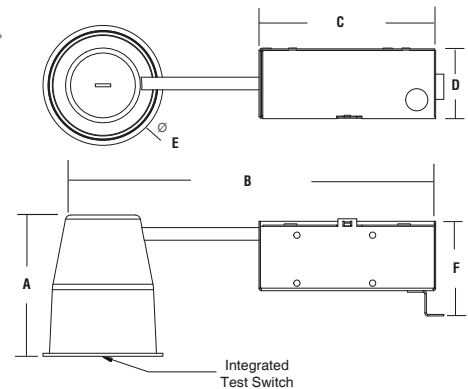

Job/Location: _____	Job Name: _____
Specifier: _____	Date: _____
Prepared By: _____	

internal specifications

Pluraluce® RECESSED REMOTE is configured for 12-24VDC.

external specifications

The compact design of the Pluraluce® RECESSED REMOTE has a modern look that blends seamlessly in today's commercial environments. The aluminum ring comes standard in a white powder coat with optional painted or brushed finishes.

led technology

The Pluraluce® RECESSED REMOTE is illuminated with four 2.5W Samsung LEDs. The Pluraluce® RECESSED REMOTE delivers between 782 lm - 845 lm. Each pair of LEDs are laid out in parallel on the LED module so if one pair fails, the other will remain illuminated. The LEDs are rated for >54,000 hours at L80.

dimensions (in,mm.)

Series	A	B	C	D	E	F
PL-R-RMT	4 ³ / ₄ "	15 ¹ / ₂ "	6 ¹⁷ / ₂₀ "	2 ⁷ / ₁₀ "	4 ³ / ₄ "	3 ⁵ / ₈ "
	121mm	394mm	174mm	69mm	121mm	92mm

ORDERING LOGIC

Series	Operation	Options
PL-R	RMT (12-24VDC)	BA (brushed aluminum finish)

EXAMPLE: PL-R-RMT

DESCRIPTION: Pluraluce® RECESSED REMOTE, 12-24VDC LED, WHITE FINISH

■ optics

The **Pluraluce® RECESSED REMOTE** is supplied with two (2) lenses for a choice of distribution patterns. The custom designed lenses are constructed of optical grade polycarbonate. The symmetrical ceiling distribution pattern is ideal for use in open areas with spacing of up to 46.5' on center. The asymmetrical ceiling distribution pattern is designed for use in corridors with spacing of up to 60' on center. HT and SA models come standard with frosted lenses.