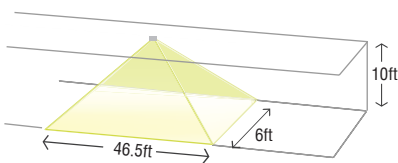

■ optical lens distribution patterns

1. Corridor dimensions: 150' long, ceiling height - 10', width - 6'.
2. Path of egress 3" wide.
3. Room reflectance: 80/50/20

1FC AVERAGE

Ceiling Symmetrical:

Ceiling Asymmetrical: