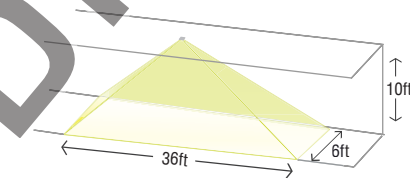

■ installation

The **Pluraluce® RECESSED REMOTE** is suitable for indoor recessed mount. The unit is held in place by adjustable side-mounted retaining clips. The **Pluraluce® RECESSED REMOTE** is suitable for use in non-IC installations only. The operating temperature is from -22°F up to 104°F (-30°C up to 40°C).

■ warranty

The **Pluraluce® RECESSED REMOTE** comes with a 3-year factory warranty. Lamps are not covered under the warranty. Deliberate damage, misuse, improper installation effectively cancel the warranty.