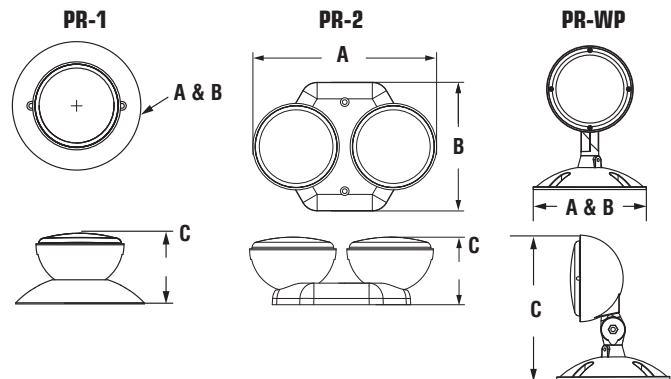

PACO REMOTE

INDOOR | DAMP | WET

Remotes

Job/Location: _____	Job Type: _____
Contractor: _____	Date: _____
Prepared By: _____	

■ paco - high output led remote heads

The PACO, fully adjustable remote heads utilizes high output LED technology. For use as part of an emergency lighting system, providing light for path of egress. Weather-proof version is sealed for use in damp and wet location areas.

■ electrical

The operating temperature is from 68°F up to 86°F (20°C up to 30°C).

■ dimensions (in,mm.)

Series	A	B	C
PR-1	4.6" 116mm	4.6" 116mm	2.5" 63mm
PR-2	6.7" 179mm	4.7" 119mm	2.5" 63mm
PR-WP	4.5" 116mm	4.5" 116mm	5.8" 147mm

■ ordering logic

Series	Head #
PR	1 ¹ (single head)
	2 ¹ (double head)

■ ordering logic - weather proof

Series	Head #
PR-WP	1 ¹ (single head)
	2 ¹ (double head)

NOTE 1: 12 LED per head.

EXAMPLE: PR-1
DESCRIPTION: Single remote head, 3.6V, 0.6W