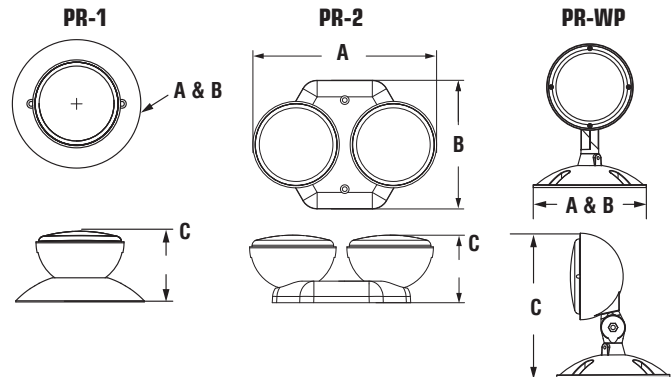

The PACO, fully adjustable remote heads utilizes high output LED technology. For use as part of an emergency lighting system, providing light for path of egress. Weather-proof version is sealed for use in damp and wet location areas.

■ electrical

The operating temperature is from 68°F up to 86°F (20°C up to 30°C).

■ dimensions (in,mm.)

Series	A	B	C
PR-1	4.6" 116mm	4.6" 116mm	2.5" 63mm
PR-2	6.7" 179mm	4.7" 119mm	2.5" 63mm
PR-WP	4.5" 119mm	4.5" 119mm	5.8" 148mm

■ ordering logic

Series	Head #	Options
PR	1 ¹ (single head) 2 ¹ (double head)	B ² (black housing)

■ ordering logic - weather proof

Series	Head #	Options
PR-WP	1 ¹ (single head) 2 ¹ (double head)	B ² (black housing)

NOTE 1: 12 LED per head.

NOTE 2: Minimum order quantity required. Contact factory.

EXAMPLE: PR-1

DESCRIPTION: Single remote head, 3.6V, 0.6W