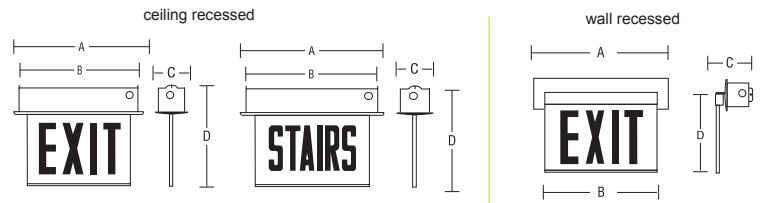

Job/Location: _____	Job Type: _____
Contractor: _____	Date: _____
Prepared By: _____	

■ specifications: internal

120/277V input on all versions. Self-powered versions use maintenance free Nickel Cadmium batteries that provide a minimum 120 minutes of emergency operation. Solid state charger and transfer.

■ specifications: external

Aluminum backbox is paired with an aluminum trim plate. The trim plate is secured with two flush mounted, color matched screws. The directional arrows are silk screened onto the acrylic panel and must be specified. Trim plate is finished in either a natural aluminum finish or a white powder coat. External test switch and monitor LED.

NOTE 1: Available in single face only.
NOTE 2: Available in double face only.

EXAMPLE: C-OL2-SA-LR-1-CR-AL-RA
DESCRIPTION: self-powered, red letters, single face, ceiling recess, aluminum housing color, exit, right arrow.

■ specifications: mechanical

The C-OL2 recessed mount edge-lit provides an unobtrusive and architectural solution. The backbox is installed above the ceiling and secured with adjustable hanger bars. The aluminum trim plate is offered in a natural aluminum finish or a white powder coat. UV stabilized, silk screened acrylic panels provide consistent, uniform illumination. Meets city of Chicago requirements. Please specify number of faces and arrow configurations.