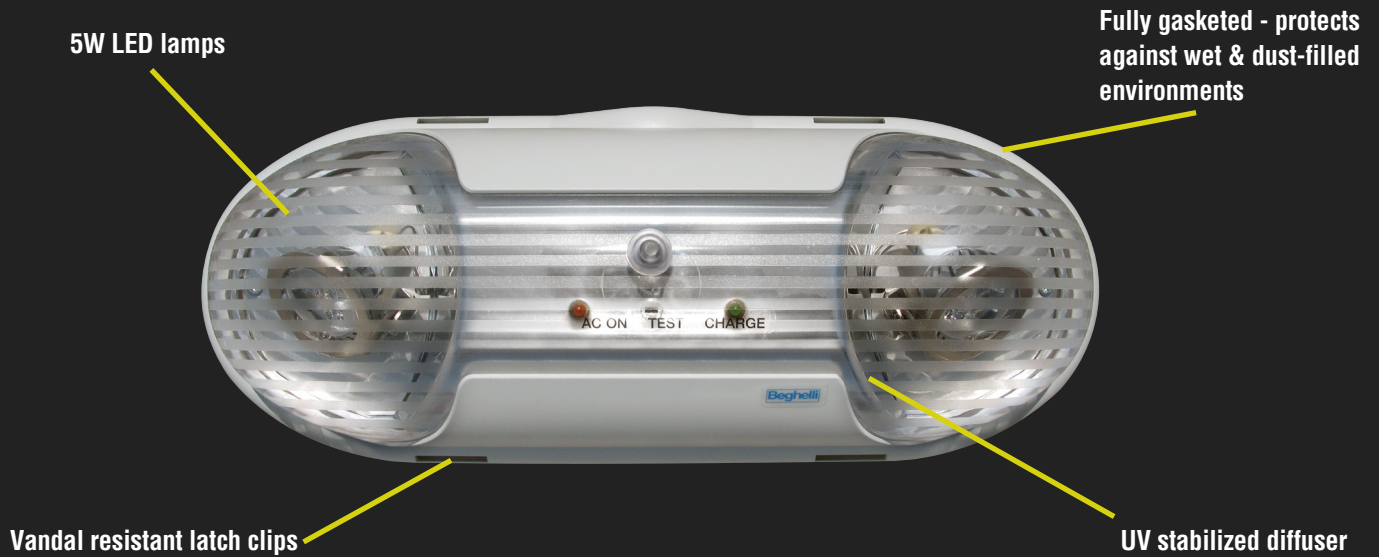

Beghelli

ECCO LUNA **LED**

IP65  

Available in Unit & Remote

■ ■ ■ features + benefits

5W MR16 LED LAMPS	<ul style="list-style-type: none"> • High-output LED MR16 lamps allow for greater fixture to fixture spacing
AUTOTEST SELF-DIAGNOSTICS	<ul style="list-style-type: none"> • Intelligent communication with continuous status updates
100% POLYCARBONATE	<ul style="list-style-type: none"> • Corrosion, flame and vandal resistant
VANDAL RESISTANT	<ul style="list-style-type: none"> • Suitable for a variety of applications • Maintains fixture integrity in high-abuse areas
AVAILABLE AS A UNIT OR REMOTE	<ul style="list-style-type: none"> • Unified look and performance for your emergency lighting
BATTERY	<ul style="list-style-type: none"> • Option for NiMH battery with 120 min runtime
IP65 WET LOCATION	<ul style="list-style-type: none"> • Protection against environments containing dust and moisture. Suitable for indoor or wet location installation.