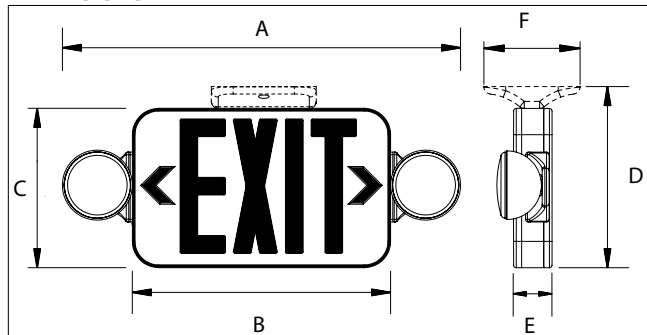

PROFESSIONAL EMERGENCY LUMINAIRE

a rochi Tec Tural

Ting

The new shape of emergency light

The **PACO PCH** features:

- Hi Output LED Technology
- Compact size, rounded corners
- Remote capability
- High impact, UV-stabilized, UL94 V-0 plastic
- Fully adjustable/glare free lamp heads
- Nickel cadmium battery
- Snap-together design to speed installation
- Damp location

PRODUCT OVERVIEW:

Powerful LED Lamp Heads

Reliable Ni-cad battery

PACO PCH

INDOOR / DAMP

Product Overview

The **PACO PCH** series combination exit and emergency unit features performance and reliability in a small and attractive package. Two 1.5W LED fully adjustable lamp heads ensure emergency lighting performance, accurate positioning and reduced maintenance. Available with red or green LED's, the exit face features a reduced housing size and soft, rounded edges. The thermoplastic housing comes in white as standard; optional black is available. The quick connect installation system allows for effortless surface mount installation.

Optional Black Finish Shown

DIMENSIONS

Model	A	B	C	D	E	F
PCH	17.90"	11.60"	7.20"	8.20"	2.00"	4.33"
	456mm	295mm	183mm	208mm	50mm	110mm

PACO PE Series	Feature	BENEFITS
Lamp heads	2 x 1.5W LED lamps	Long life, reduced maintenance, accurate positioning.
Number of LED's per head	8	Ensures emergency lighting performance
Voltage	120/277	Universal installation
Battery	NiCad	Better battery technology and reliability
Standard Battery Life	7 years (est)	Long life, compact size
Recommended charge time for the battery	24 hours	Quick recharge time
Mounting	Universal mounting plate & Canopy	Allows quick connect installation system for effortless surface mount installation.
Listing	UL	
Housing Color	White (standard) / Black (optional)	
Size		PACO features performance and reliability in a small and attractive package
Housing (Length)	17.9"/456mm	
Housing (Height)	7.2"/183mm	
Housing (Depth)	2"/50mm	
Warranty	3 Years	
Shipping Weight	2.5 Lbs	Reduced shipping costs