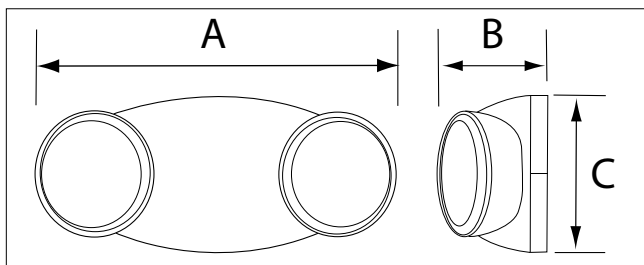

DIMENSIONS

Model	A	B	C
PEH-1	9"	3.25"	4.75"
	228.6mm	82.56mm	120.7mm

PACO PE Series	Feature	BENEFITS
Lampheads	2 x 1.5W LED lamps	Long life, reduced maintenance, accurate positioning.
Number of LED's per head	8	Ensures emergency lighting performance
Voltage	120/277	Universal installation
Battery	NiCad	Better battery technology and reliability
Standard Battery Life	7 years (estimated)	Long life, compact size
Recommended charge time for the battery	24 hours	Quick recharge time
Mounting	Universal mounting plate & Canopy	Allows quick connect installation system for effortless surface mount installation.
Listing	UL	
Housing Color	White (standard) / Black (optional)	
Size		PACO features performance and reliability in a small and attractive package
Housing (Length)	9"	
Housing (Height)	4.75"	
Housing (Depth)	3.25"	
Warranty	3 Years	
Shipping Weight	2 Lbs	Reduced shipping costs

Optional Black Finish Shown

DIMENSIONS

Model	A	B	C	D	E	F
PCH	17.90"	11.60"	7.20"	8.20"	2.00"	4.33"
	456mm	295mm	183mm	208mm	50mm	110mm

PACO PE Series	Feature	BENEFITS
Lamp heads	2 x 1.5W LED lamps	Long life, reduced maintenance, accurate positioning.
Number of LED's per head	8	Ensures emergency lighting performance
Voltage	120/277	Universal installation
Battery	NiCad	Better battery technology and reliability
Standard Battery Life	7 years (est)	Long life, compact size
Recommended charge time for the battery	24 hours	Quick recharge time
Mounting	Universal mounting plate & Canopy	Allows quick connect installation system for effortless surface mount installation.
Listing	UL	
Housing Color	White (standard) / Black (optional)	
Size		PACO features performance and reliability in a small and attractive package
Housing (Length)	17.9"/456mm	
Housing (Height)	7.2"/183mm	
Housing (Depth)	2"/50mm	
Warranty	3 Years	
Shipping Weight	2.5 Lbs	Reduced shipping costs