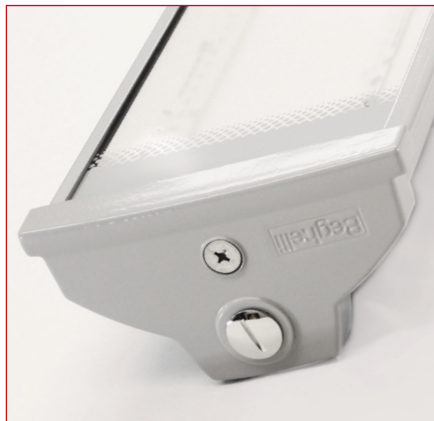

# up close:

24 gauge steel housing is standard. Option for 304 stainless steel housing available, along with zinc enriched powder coat in gray or white.

BX910 ECO (left) features twist-lock polycarbonate endcaps. BX910, BX920 (right) and BX940 have die-cast aluminum end caps as standard.