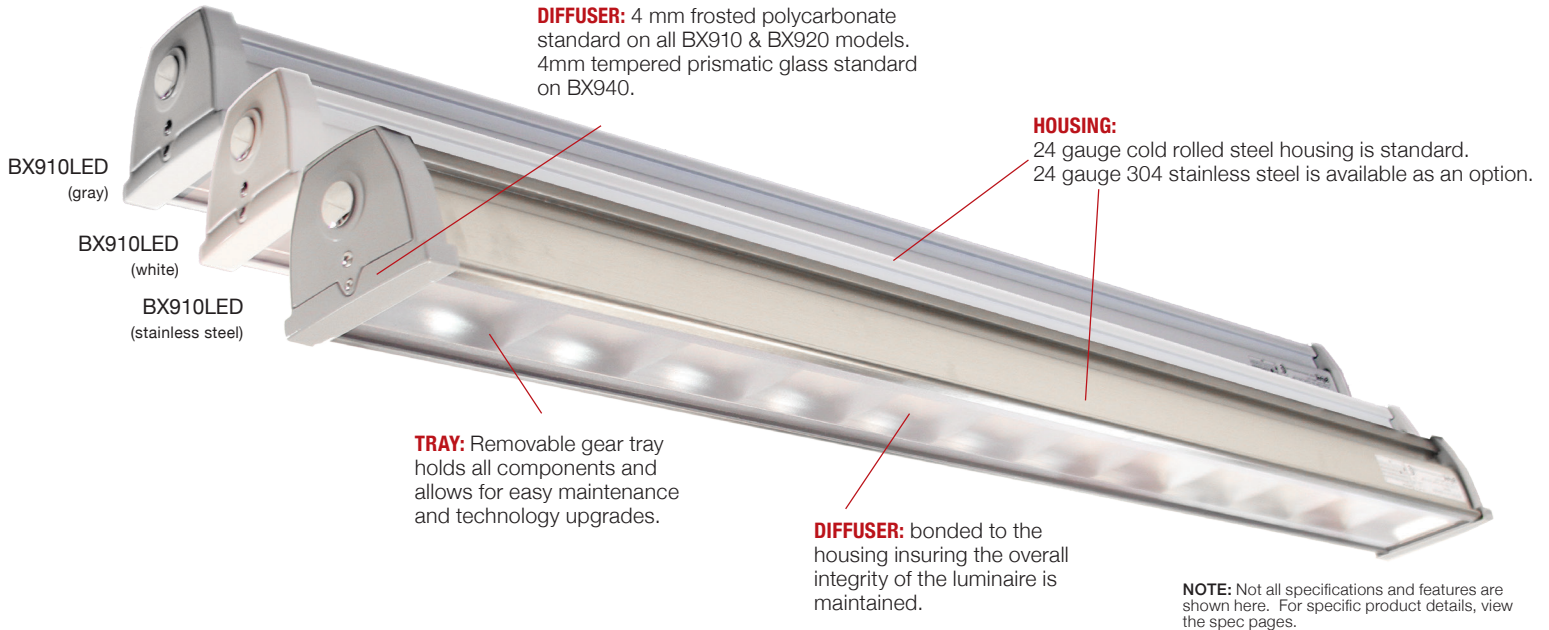

## ■ ■ ■ applications:

The ACCIAIO® BX series is ideal for:

- Warehouses
- Parking Decks
- Farms
- Loading Docks
- Breezeways
- Car Washes
- Pool Areas
- Waste Water Treatment Facilities
- Manufacturing Facilities
- Gymnasiums

# up close:

24 gauge steel housing is standard. Option for 304 stainless steel housing available, along with zinc enriched powder coat in gray or white.

BX910 ECO (left) features twist-lock polycarbonate endcaps. BX910, BX920 (right) and BX940 have die-cast aluminum end caps as standard.